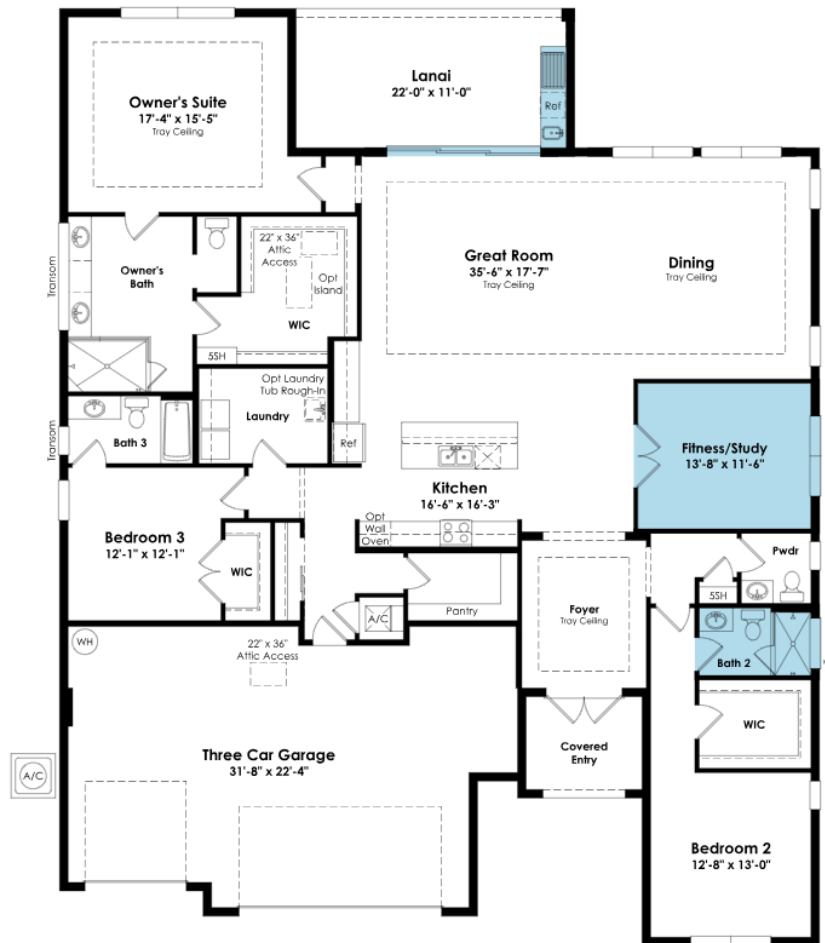

# KOLTER HOMES®

Street Address: 8572 SW Felicita Way

A/C Sq. Ft.: 2876

Bedrooms: 3                      Bathrooms: 3.5

ELEVATION: B

HOMESITE: 27

Exterior Color Package: B2

©2022. Prices, homesites, amenities, home designs, square footage and other information subject to errors, changes, omissions, deletions, availability, prior sales and withdrawal at any time without notice. Square footage numbers are approximate and may vary depending on the standard measurement used. Photos and/or drawings of homes may show upgraded landscaping and may not represent the lowest priced homes in the community. All renderings and floorplans in these materials are an artist's conceptual drawings and will vary from the actual plans and homes as built. CGC1509406

### DESIGNER FEATURES

- 5' Privacy Wall and Full Summer Kitchen
- Frameless shower in Owner's Bath
- Shower ILO Tub in Secondary Bath
- Upgraded recessed lighting package throughout
- Enclosed Flex Space

## SHOWCASE HOME FLOORPLAN

### THE TAYLOR

3 Bedroom, Enclosed Den, 3 Full and 1 Half Bath, Family Room, Covered Lanai and 3-Car Garage