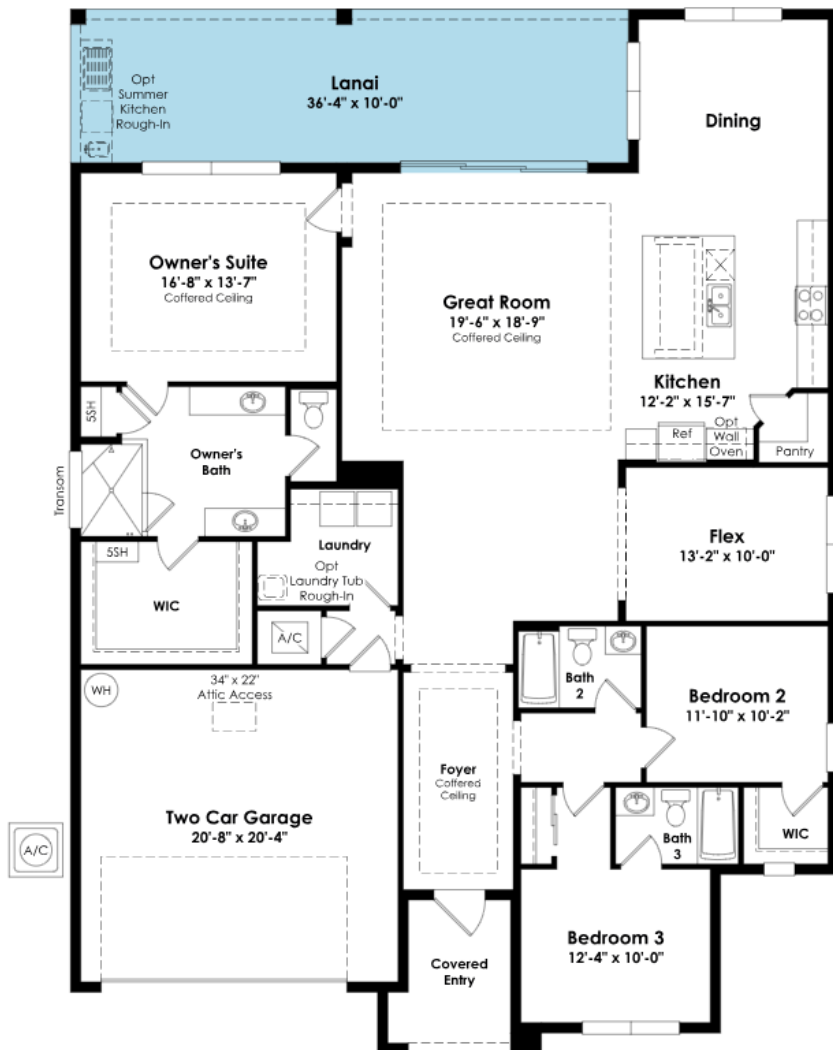

SHOWCASE HOME | MODEL NAME

KOLTER HOMES®

Street Address: 10080 SW Latium Way

A/C Sq. Ft.: 2,323

Bedrooms: 3

Bathrooms: 3

Move-In Date: September 2024

ELEVATION: A

HOMESITE: 194

Exterior Color Package:

©2022. Prices, homesites, amenities, home designs, square footage and other information subject to errors, changes, omissions, deletions, availability, prior sales and withdrawal at any time without notice. Square footage numbers are approximate and may vary depending on the standard measurement used. Photos and/or drawings of homes may show upgraded landscaping and may not represent the lowest priced homes in the community. All renderings and floorplans in these materials are an artist's conceptual drawings and will vary from the actual plans and homes as built. CGC1509406

KOLTERHOMES®

SHOWCASE HOME FLOORPLAN

THE NICOLE

3 Bedroom, Den, 3 Full, Family Room,
Covered Lanai and 2-Car Garage

SHOWCASE HOME FEATURE HIGHLIGHTS

KITCHEN DETAILS

- Cabinet crown moulding
- Matte black hardware
- 42" upgraded cabinets
- Quartz countertops
- Upgraded flooring
- Under Cabinet Lighting
- Stainless Steel Single Bowl Undermount Sink

DESIGNER FEATURES

- Expanded Lanai
- Frameless shower in owner's bath
- Furnished Laundry Room with wall & base cabinets/quartz countertop w/SS undermount sink

SHOWCASE HOME DESIGNER FEATURES | KITCHEN

CABINETS