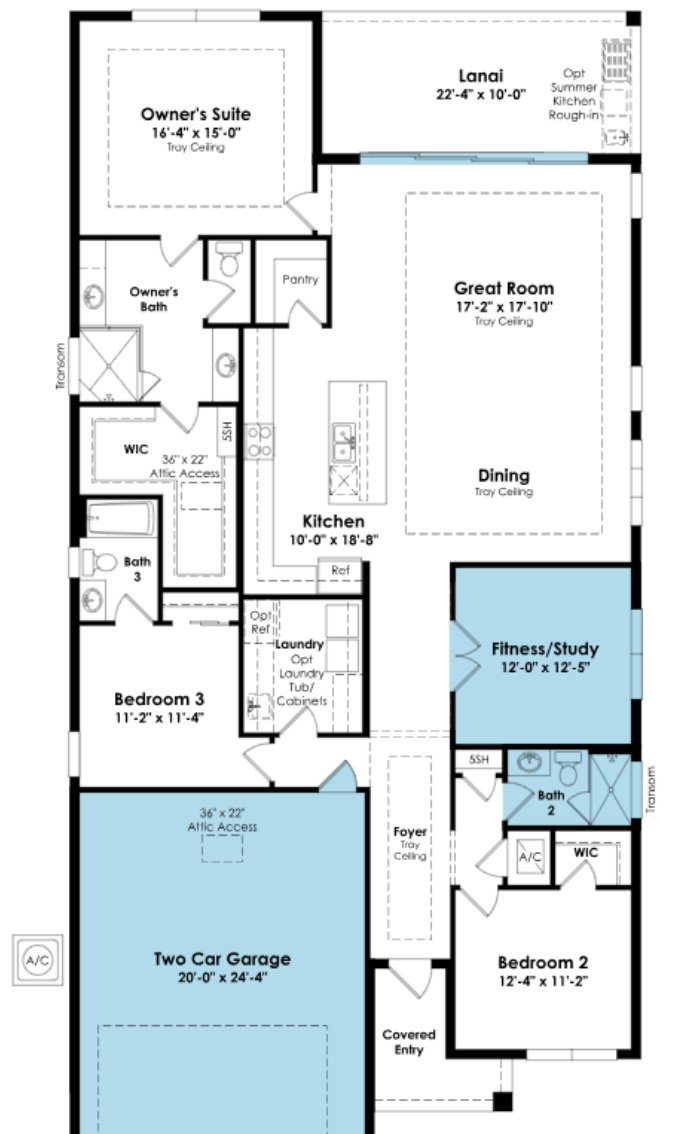

SHOWCASE HOME | MADISON

Street Address: 7144 SE Amalfi Ln. Stuart, FL

A/C Sq. Ft.: 2,289

Bedrooms: 3 + Den

Bathrooms: 3

COVE ROYALE

ELEVATION: C

HOMESITE: 040

SHOWCASE HOME FLOORPLAN

This home offers preserve views and includes 3 Bedroom, a closed in study, 3 full Bath, and a 2-car Garage with and extra 4'. The centrally located island Kitchen is the heart of the home offering white cabinets with crown molding, quartz countertops, a 3" island edge, gas Cook Top & Wall Oven, and GE cafe appliances. The Great Room and Dining Area open onto the Lanai, allowing you to expand your living area outdoors. This home is on a preserve homesite to allow the tranquility and relaxation throughout the backyard and in the home.

SHOWCASE HOME FEATURE HIGHLIGHTS

KITCHEN DETAILS

- Under Kitchen Cabinet Lighting
- Quartz Countertops
- 3" Island Edge
- CAFÉ Appliances
- Double Trash Pull out
- Second Tier Cabinets
- Panel Package
- Angled Crown Molding