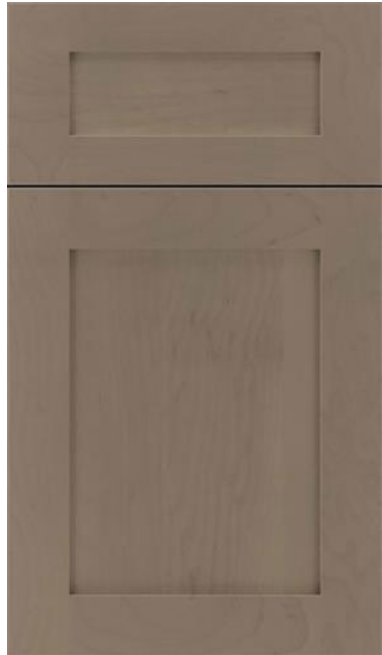

SHOWCASE HOME DESIGNER FEATURES | BATHROOM 3

**CABINET
SALEM WINTER**

**COUNTERTOP
CAMBRIA SMITHFIELD**

**HARDWARE
625160-SN**

**FAUCET
MOEN EVA 8"**