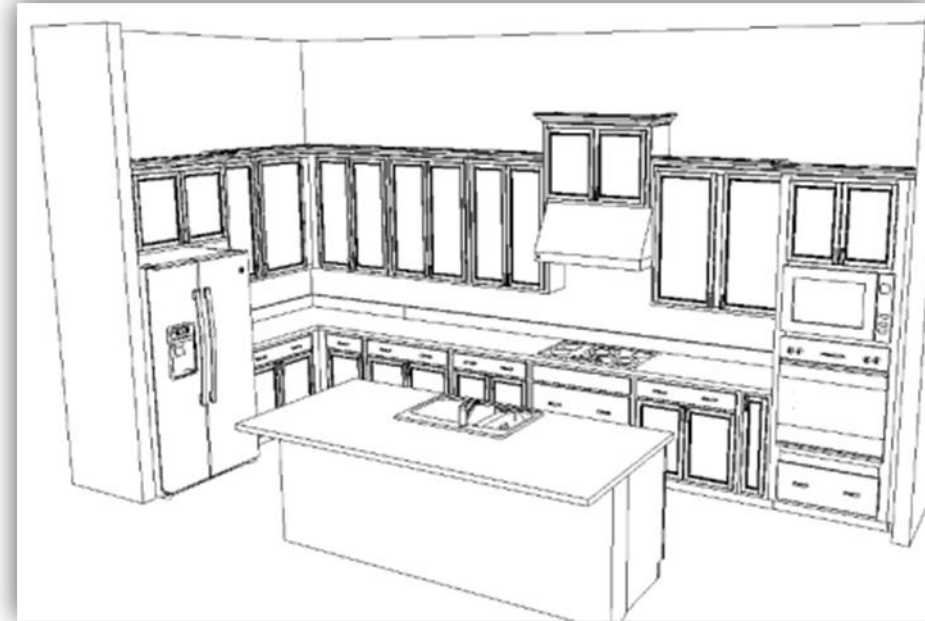

SHOWCASE HOME FEATURE HIGHLIGHTS

KITCHEN DETAILS

- Under Kitchen Cabinet Lighting
- Quartz Countertops
- 3" Island Edge
- CAFÉ Appliances
- Double Trash Pull out
- Second Tier Cabinets
- Panel Package
- Angled Crown Molding

DESIGNER FEATURES