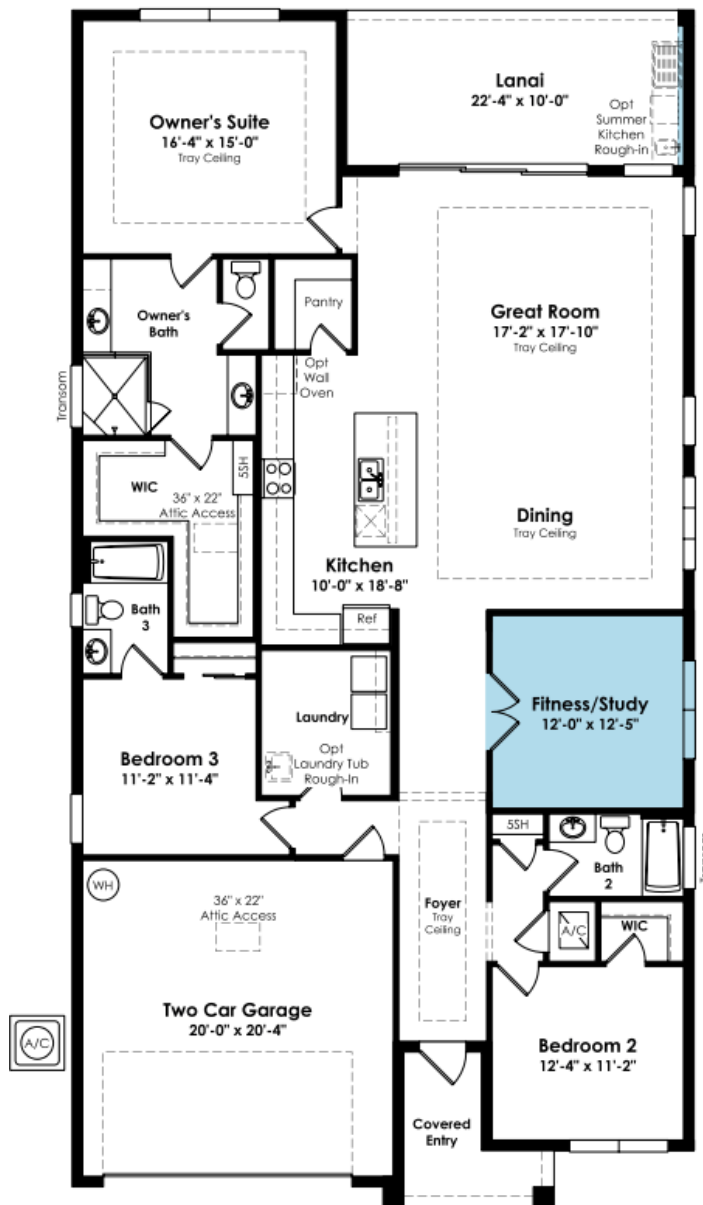

# SHOWCASE HOME | Madison

Street Address: 7040 SED Haven Lane

A/C Sq. Ft.: 2,289

Bedrooms: 3

Bathrooms: 3

Move-In Date: See Listing

# KOLTER HOMES®

ELEVATION: C

HOMESITE: 028

Exterior Color Package:

Prices, homesites, amenities, home designs, square footage and other information subject to errors, changes, omissions, deletions, availability, prior sales and withdrawal at any time without notice. Square footage numbers are approximate and may vary depending on the standard measurement used. Photos and/or drawings of homes may show upgraded landscaping and may not represent the lowest priced homes in the community. All renderings and floorplans in these materials are an artist's conceptual drawings and will vary from the actual plans and homes as built. CRC057817/CGC1514916

## SHOWCASE HOME: Madison

**\*\*New Construction\*\*** This brand-new Madison floorplan, built by Kolter Homes, is situated on a private homesite with a preserve view, within the gated community of Cove Royale. This home offers 3 bedrooms, 3 bathrooms, and a 2-car garage. This Madison also has double doors added to the flex space to create a private office or exercise room. The lanai has an added 5' privacy wall with gas, electric and water connections for a future outdoor summer kitchen. The house includes a tankless gas water heater and a gas connection for a future pool heater or generator.

# SHOWCASE HOME DESIGNER FEATURES | OWNER'S BATHROOM

**HARDWARE**  
625160-SN

**FAUCET**  
DOUX 8"  
BRUSHED  
NICKEL

**CABINETS**  
SALEM WHITE CAP

**COUNTERTOP**  
DAL VALOR  
WHITE

**SHOWER WALL**  
STERLINA II  
WHITE PL  
12x24