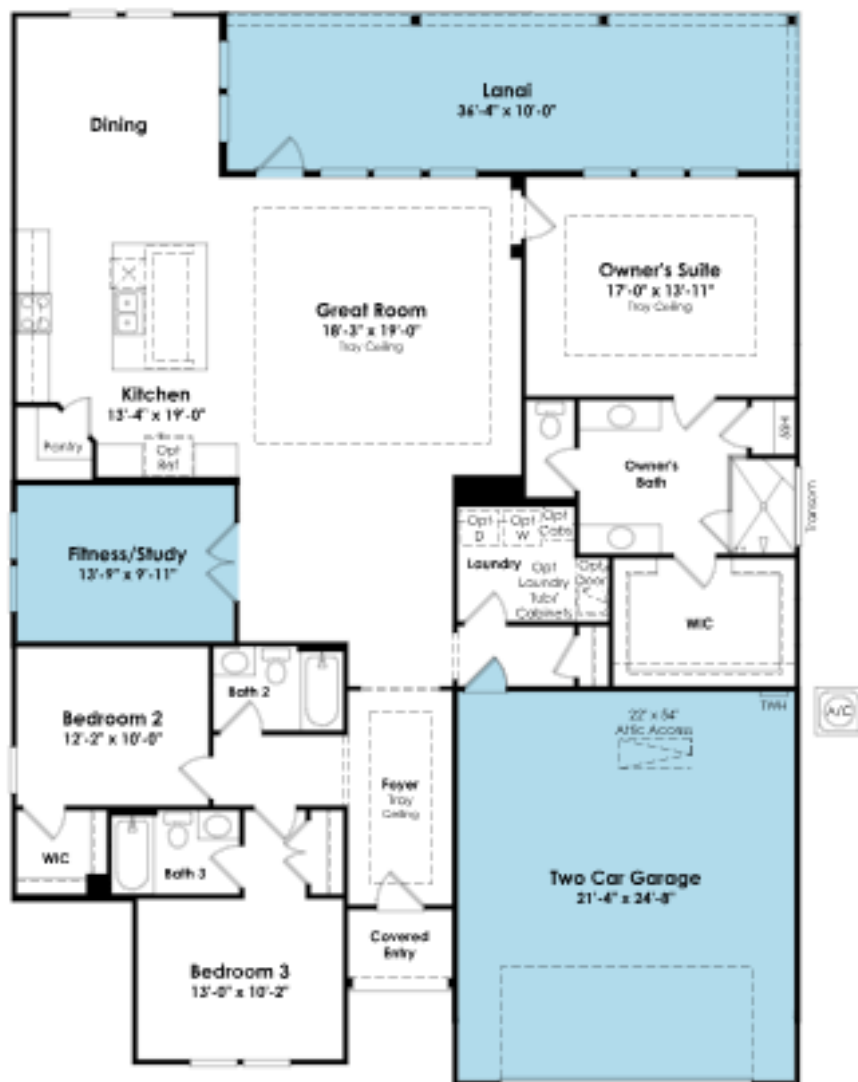

SHOWCASE HOME | NICOLE

KOLTER HOMES®

Street Address: 115 Oak Hill Ct, Newnan, GA 30265

A/C Sq. Ft.: 2,269

Bedrooms: 3 Bathrooms: 3

ELEVATION: BS

HOMESITE: 28

Exterior Color Package:

KOLTERHOMES®

SHOWCASE HOME FLOORPLAN

THE NICOLE

3 Bedroom, Study/Office with French Doors, 3 Full Bathrooms, Enlarged Covered Lanai, and 4 ft Garage Extension

SHOWCASE HOME FEATURE HIGHLIGHTS

KITCHEN DETAILS