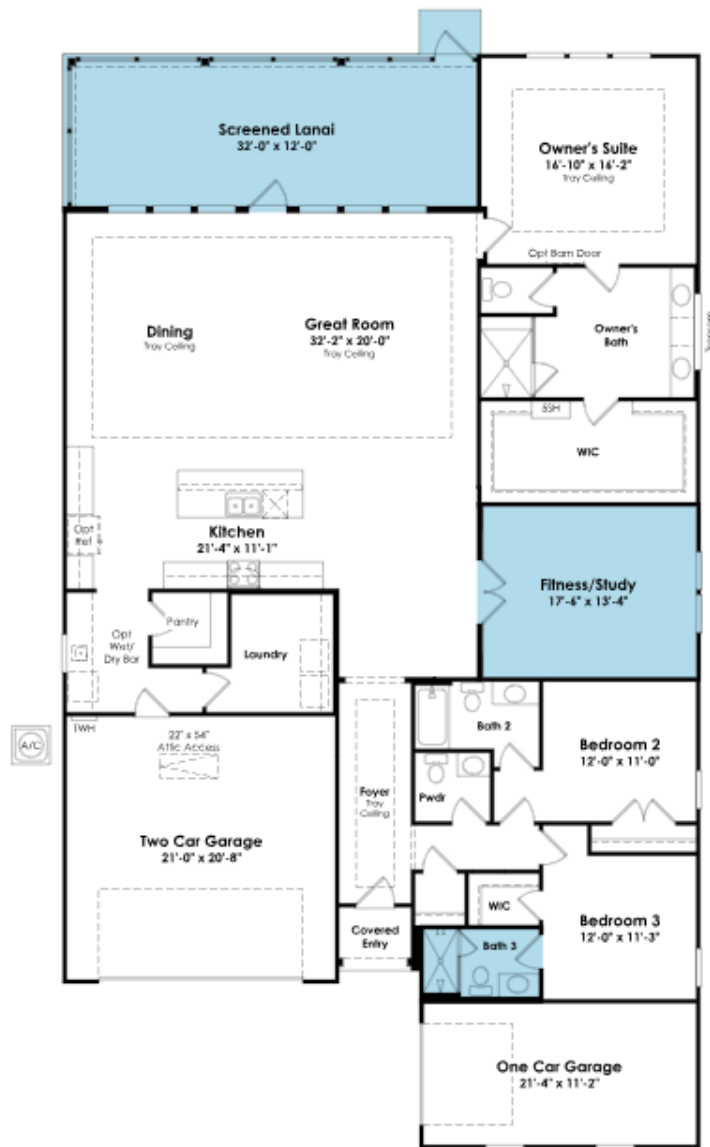

# SHOWCASE HOME | MODEL NAME

# KOLTER HOMES®

Street Address: 95 Oak Hill Ct, Newnan, GA 30265

A/C Sq. Ft.: 2,809

Bedrooms: 3                      Bathrooms: 3.5

ELEVATION: AH

HOMESITE: 30

Exterior Color Package:

©2022. Prices, homesites, amenities, home designs, square footage and other information subject to errors, changes, omissions, deletions, availability, prior sales and withdrawal at any time without notice. Square footage numbers are approximate and may vary depending on the standard measurement used. Photos and/or drawings of homes may show upgraded landscaping and may not represent the lowest priced homes in the community. All renderings and floorplans in these materials are an artist's conceptual drawings and will vary from the actual plans and homes as built. CGC1509406

## SHOWCASE HOME FLOORPLAN

### THE SYDNEY

3 Bedroom, 3 Full and 1 Half Bath, Study / Office, Family Room, Screened Lanai and 3-Car Garage