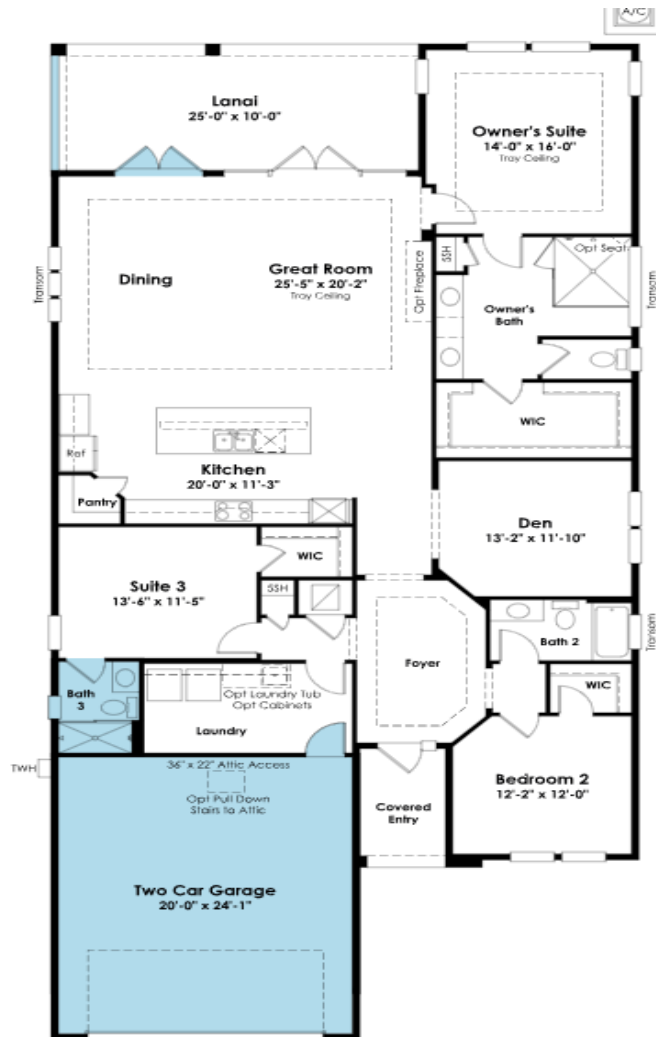

SHOWCASE HOME | MARCO

KOLTER HOMES®

Street Address: 20 Dunns Circle, Inlet Beach, Florida 32461

A/C Sq. Ft.: 2,320

Price:

Bedrooms: 3

Bathrooms: 3

Move-In Date: ESTIMATED:
April 2025

ELEVATION: A
New Coastal

HOMESITE: 418

Exterior Color Package:

©2022. Prices, homesites, amenities, home designs, square footage and other information subject to errors, changes, omissions, deletions, availability, prior sales and withdrawal at any time without notice. Square footage numbers are approximate and may vary depending on the standard measurement used. Photos and/or drawings of homes may show upgraded landscaping and may not represent the lowest priced homes in the community. All renderings and floorplans in these materials are an artist's conceptual drawings and will vary from the actual plans and homes as built. CGC1509406

KOLTERHOMES®

SHOWCASE HOME FLOORPLAN

Marco

3 Bedroom, Den/Study, 3 Full Bathrooms, Open Family Room,
Privacy wall on Lanai, Expanded Garage

SHOWCASE HOME FEATURE HIGHLIGHTS

KITCHEN DETAILS

- Gourmet Kitchen with pot and pan cabinet
- 18”h Upper Cabinets with glass in doors and lights
- Upgraded White Painted Full overlay cabinets with soft close drawers
- 36”w Gas Cooktop
- Quartz 3cm Countertop
- Under Cabinet Lighting and Valance

DESIGNER FEATURES

- Four Additional LED lights in the Great Room
- Extended Garage
- Privacy Wall
- Floor Outlet in Great Room
- Laundry Sink
- Vinyl Floor

SHOWCASE HOME DESIGNER FEATURES | KITCHEN

Ingalis White Cabinets