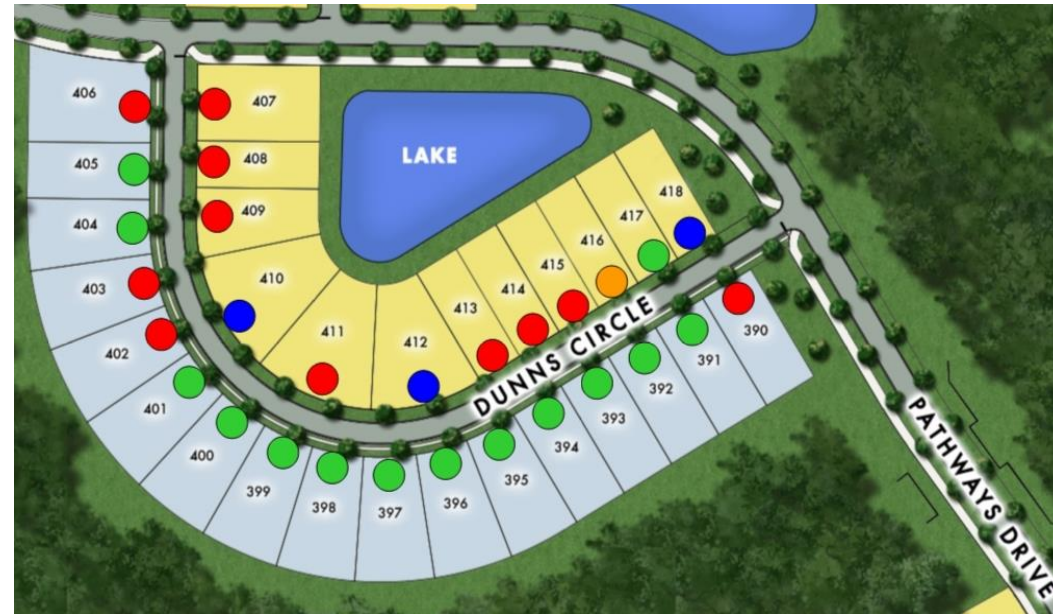

SHOWCASE HOME | MARCO

KOLTER HOMES®

Street Address: 112 Dunns Circle, Inlet Beach, Florida 32461

A/C Sq. Ft.: 2,320

Price:

Bedrooms: 3

Bathrooms: 3

Move-In Date: ESTIMATED MARCH 2025

**ELEVATION: B
CRAFTSMAN**

HOMESITE: 410

Exterior Color Package:

©2022. Prices, homesites, amenities, home designs, square footage and other information subject to errors, changes, omissions, deletions, availability, prior sales and withdrawal at any time without notice. Square footage numbers are approximate and may vary depending on the standard measurement used. Photos and/or drawings of homes may show upgraded landscaping and may not represent the lowest priced homes in the community. All renderings and floorplans in these materials are an artist's conceptual drawings and will vary from the actual plans and homes as built. CGC1509406