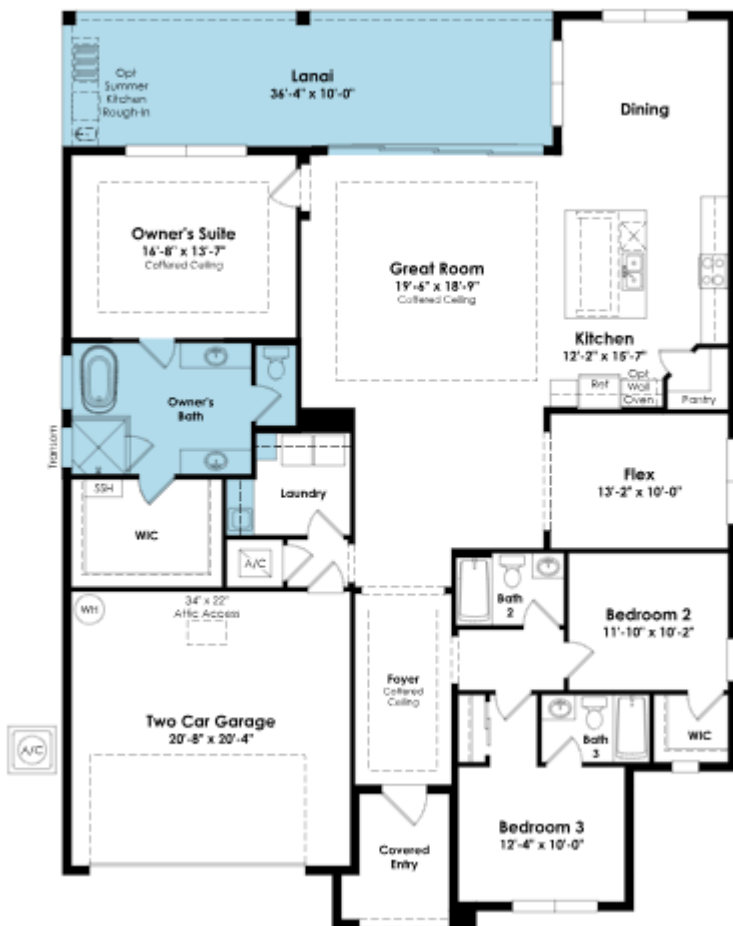

SHOWCASE HOME | NICOLE

KOLTER HOMES®

Street Address: 2293 SE Canopy Cove Lane
Port Saint Lucie, FL 34984

A/C Sq. Ft.: 2,323

Bedrooms: 3

Bathrooms: 3

Move-In Date: October 2024

ELEVATION: A

HOMESITE: 102

Exterior Color Package: A7

©2022. Prices, homesites, amenities, home designs, square footage and other information subject to errors, changes, omissions, deletions, availability, prior sales and withdrawal at any time without notice. Square footage numbers are approximate and may vary depending on the standard measurement used. Photos and/or drawings of homes may show upgraded landscaping and may not represent the lowest priced homes in the community. All renderings and floorplans in these materials are an artist's conceptual drawings and will vary from the actual plans and homes as built. CGC1509406

KOLTERHOMES®

SHOWCASE HOME FLOORPLAN

THE NICOLE

3 Bedroom, Flex Room, 3 Full Baths, Family Room,
Covered Lanai and 3-Car Garage

SHOWCASE HOME FEATURE HIGHLIGHTS

KITCHEN DETAILS

- 30" Cooktop
- 30" Under Cabinet Hood
- Wall Oven & Built-in Microwave
- Cabinet Crown Moulding
- 42" Cabinets – Color Salem
- Square Woodcroft Quartz Countertops
- Under Cabinet Lighting
- Granite Single Bowl Undermount Sink
- Backsplash – Color Black Matte Satin & Metallic

DESIGNER FEATURES

- Laundry Tub – Rough-In
- 16' Wide x 10' Tall Sliding Glass Door
- Expanded Lanai
- Owner's Bath with Tub
- Pre-Plumb / Gas for Summer Kitchen
- Upgraded lighting package
- Owner's Walk-in Closet 12x24 Tile Color Moonbeam
- Main Living Area & Flex Space Seaside Reserve Bleached Laminate Wood Flooring