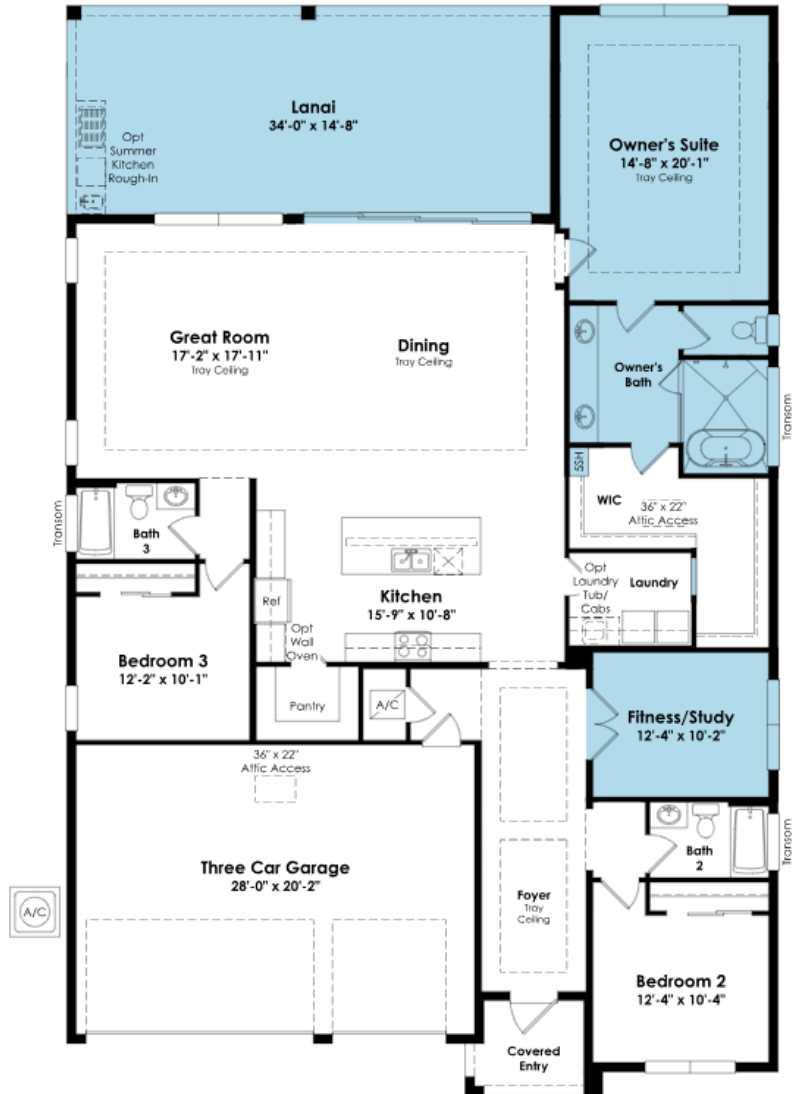

SHOWCASE HOME | PAIGE

KOLTER HOMES®

Street Address: 9504 St. Germain Drive

A/C Sq. Ft.: 2,554

Bedrooms: 3

Bathrooms: 3

Move-In Date: Q4 2024

ELEVATION: MEDITERRANEAN

HOMESITE: 1.049

Exterior Color Package: B5

Prices, homesites, amenities, home designs, square footage and other information subject to errors, changes, omissions, deletions, availability, prior sales and withdrawal at any time without notice. Square footage numbers are approximate and may vary depending on the standard measurement used. Photos and/or drawings of homes may show upgraded landscaping and may not represent the lowest priced homes in the community. All renderings and floorplans in these materials are an artist's conceptual drawings and will vary from the actual plans and homes as built. CRC057817/CGC1514916

KOLTERHOMES®

SHOWCASE HOME FLOORPLAN

This Paige is on a corner homesite with no neighbor on one side. Featuring 3 bedrooms, and 3 full bathrooms, including a Fitness/Flex room and the 4' Owner's Suite and Lanai extension. 16' wide and 10' tall sliding glass doors maximize your view and natural light. This Paige has the super convenient Laundry hamper pass thru from the back of the Owner's Suite walk-in Closet. This home also is built with a "wet room" in the Owner's Bath where the freestanding tub is inside of an oversized shower enclosure.

SHOWCASE HOME FEATURE HIGHLIGHTS

KITCHEN DETAILS

- 36" Gas Cooktop
- 36" Curved Chimney Hood
- Second Tier Cabinets
- Cabinet Panel Package
- Full Height Backsplash
- 3 Inch Edge Waterfall on Island
- Quartz Countertops
- CAFÉ Appliances
- Under Cabinet Lighting