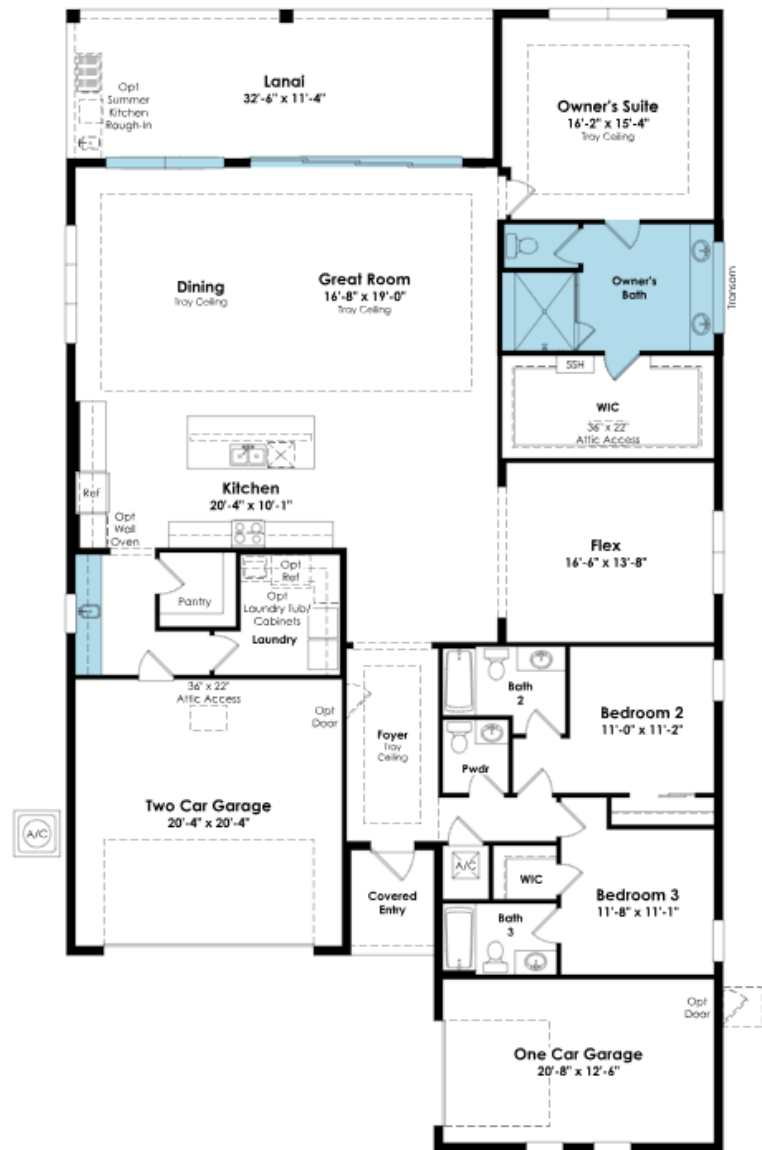

SHOWCASE HOME | SYDNEY

KOLTER HOMES®

Street Address: 9509 St. Germaine Dr.

A/C Sq. Ft.: 2,776

Bedrooms: 3

Bathrooms: 3.5

Move-In Date: Q4 2024

ELEVATION: FLORIDA VERNACULAR

HOMESITE: 1.038

Exterior Color Package: C1

Prices, homesites, amenities, home designs, square footage and other information subject to errors, changes, omissions, deletions, availability, prior sales and withdrawal at any time without notice. Square footage numbers are approximate and may vary depending on the standard measurement used. Photos and/or drawings of homes may show upgraded landscaping and may not represent the lowest priced homes in the community. All renderings and floorplans in these materials are an artist's conceptual drawings and will vary from the actual plans and homes as built. CRC057817/CGC1514916

KOLTERHOMES®

SHOWCASE HOME FLOORPLAN

This Sydney is located on a corner homesite with no neighbor on one side. This is a 3 bedroom, 3 ½ bathroom home with a flex room for extra living space to be used how you see fit. The 16'x10' sliders supply extra natural lighting to this large great room concept home. The wet bar in the extended kitchen is perfect for entertaining and extra prep space.

SHOWCASE HOME FEATURE HIGHLIGHTS

KITCHEN DETAILS

- Chef Kitchen & Appliance Configuration
 - Cabinet Crown Moulding
 - 2nd Tier Cabinets
 - Cabinet Panel Package
 - GE Profile Appliances
- 36" Gas Cooktop w/Cabinet Drawers
 - 36" Pro Style Canopy Hood
 - Quartz Countertops
 - Full Height Quartz Backsplash
- Under Cabinet Lighting w/Light Valance