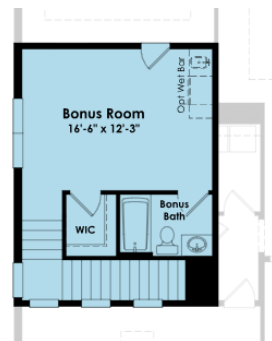

SHOWCASE HOME | Nicole w/ Bonus Room

KOLTER HOMES®

Street Address: 13617 Le Christine Dr

A/C Sq. Ft.: 2,671

Bedrooms: 4

Bathrooms: 4

Move-In Date: Q4 2024

ELEVATION: Florida Vernacular

KOLTERHOMES®

SHOWCASE HOME FLOORPLAN

This Nicole is on a homesite with no home behind and extra landscaping with a community green space area. This Nicole has an upstairs Bonus Room adding an additional bath and closet for a total of 4 Bedrooms and 4 Bathrooms in this home. The Owner's Bathroom is equipped with a freestanding Tub for relaxation. In the Great Room you will find 16' wide by 10' tall sliding glass doors to maximize the indoor/outdoor lifestyle.