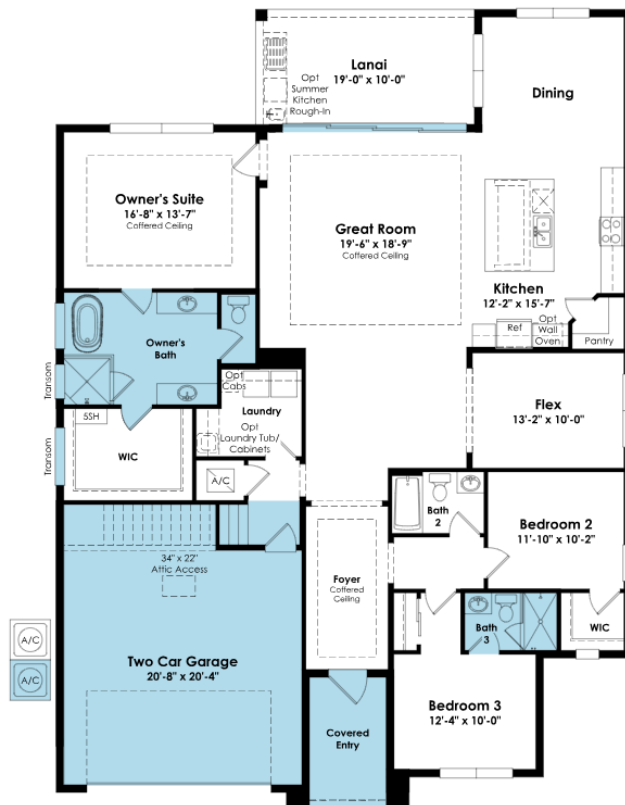

SHOWCASE HOME | Nicole w/ Bonus Room

KOLTER HOMES®

Street Address: 13617 Le Christine Dr

A/C Sq. Ft.: 2,671

Bedrooms: 4

Bathrooms: 4

Move-In Date: Q4 2024

ELEVATION: Florida Vernacular

HOMESITE: 34

Exterior Color Package: C1

Prices, homesites, amenities, home designs, square footage and other information subject to errors, changes, omissions, deletions, availability, prior sales and withdrawal at any time without notice. Square footage numbers are approximate and may vary depending on the standard measurement used. Photos and/or drawings of homes may show upgraded landscaping and may not represent the lowest priced homes in the community. All renderings and floorplans in these materials are an artist's conceptual drawings and will vary from the actual plans and homes as built. CRC057817/CGC1514916

KOLTERHOMES®

SHOWCASE HOME FLOORPLAN

This Nicole is on a homesite with no home behind and extra landscaping with a community green space area. This Nicole has an upstairs Bonus Room adding an additional bath and closet for a total of 4 Bedrooms and 4 Bathrooms in this home. The Owner's Bathroom is equipped with a freestanding Tub for relaxation. In the Great Room you will find 16' wide by 10' tall sliding glass doors to maximize the indoor/outdoor lifestyle.

SHOWCASE HOME FEATURE HIGHLIGHTS

KITCHEN DETAILS

- Chef Kitchen
- Cabinet Crown Molding
- CAFÉ Appliances
- Pro Style Canopy Hood
- Quartz Countertops & Backsplash
- 3" Island Edge
- 2nd Tier Cabinets
- Under Cabinet Lighting w/Light Valance
- Cabinet Panel Package