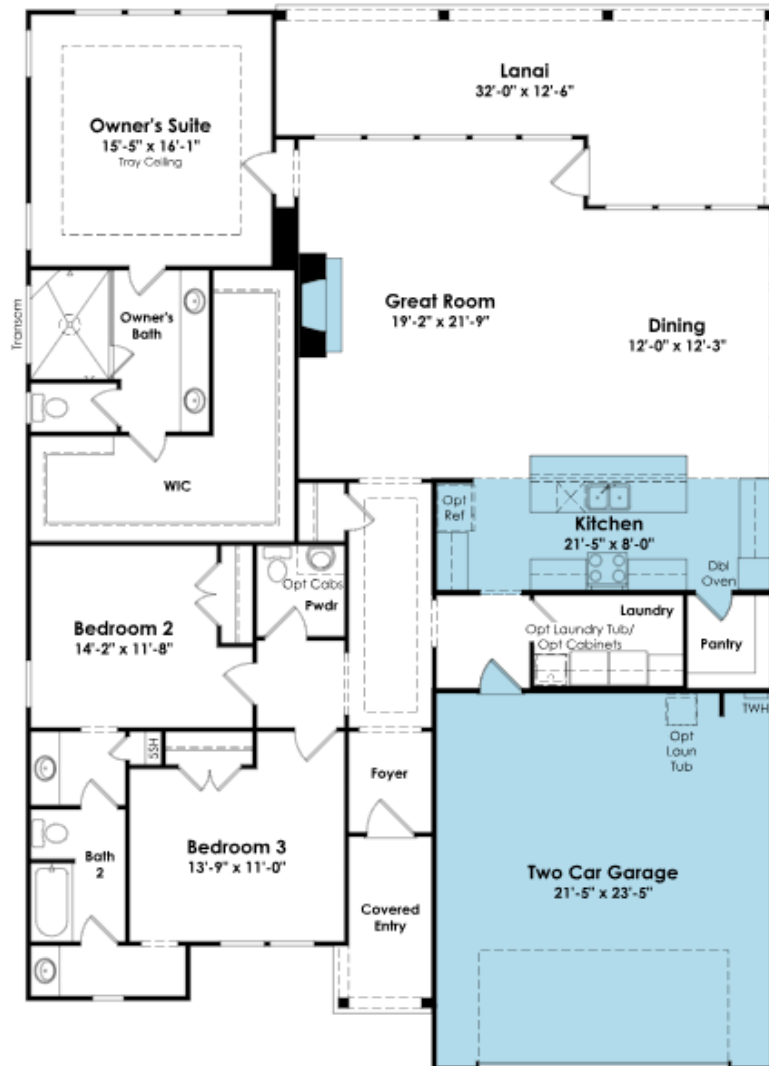

SHOWCASE HOME | Maple II

Street Address: 6026 Gray Shadow; York, SC 29745

A/C Sq. Ft.: 2216

Bedrooms: 3

Bathrooms: 2

Move-In Date: July/August

ELEVATION: AH-Right

HOMESITE: 23

KOLTERHOMES®

SHOWCASE HOME FLOORPLAN

Maple II:

3 Bedroom, 2.5 Baths, Great Room,
Large Covered Lanai with 8 x 32' Deck, 4' extended garage, Gourmet
Kitchen, fireplace, and more...

SHOWCASE HOME FEATURE HIGHLIGHTS

KITCHEN DETAILS

- GE Profile Series Gas Cooktop
- Under-Cabinet Lighting
- 3 Pendant Lights above Island
- 42" upgraded cabinets w/4 drawer stack
- Cabinets w/ Roll-out waste basket, & Pot Drawers
- EVP flooring
- Kitchen Quartz countertops
- Single Bowl- Undermount Stainless