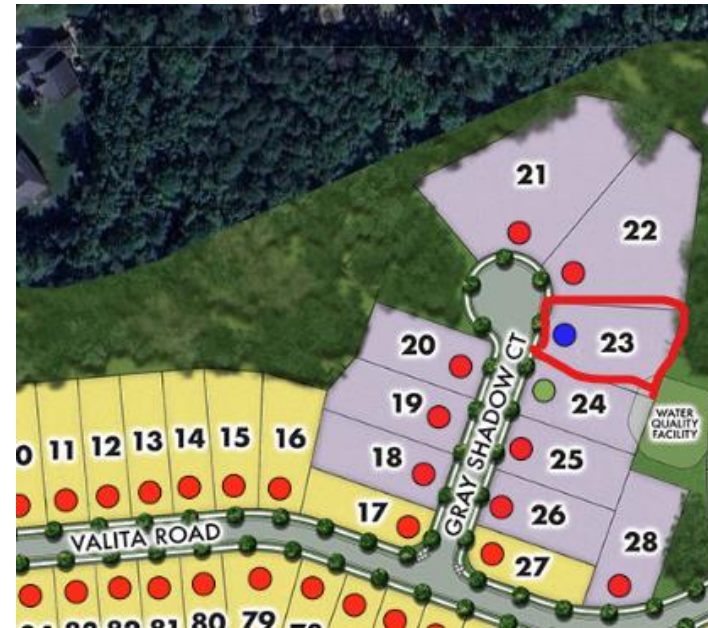

SHOWCASE HOME | Maple II

Street Address: 6026 Gray Shadow; York, SC 29745

A/C Sq. Ft.: 2216

Bedrooms: 3

Bathrooms: 2

Move-In Date: July/August

ELEVATION: AH-Right

HOMESITE: 23

Exterior Color Package:

©2022. Prices, homesites, amenities, home designs, square footage and other information subject to errors, changes, omissions, deletions, availability, prior sales and withdrawal at any time without notice. Square footage numbers are approximate and may vary depending on the standard measurement used. Photos and/or drawings of homes may show upgraded landscaping and may not represent the lowest priced homes in the community. All renderings and floorplans in these materials are an artist's conceptual drawings and will vary from the actual plans and homes as built. CGC1509406