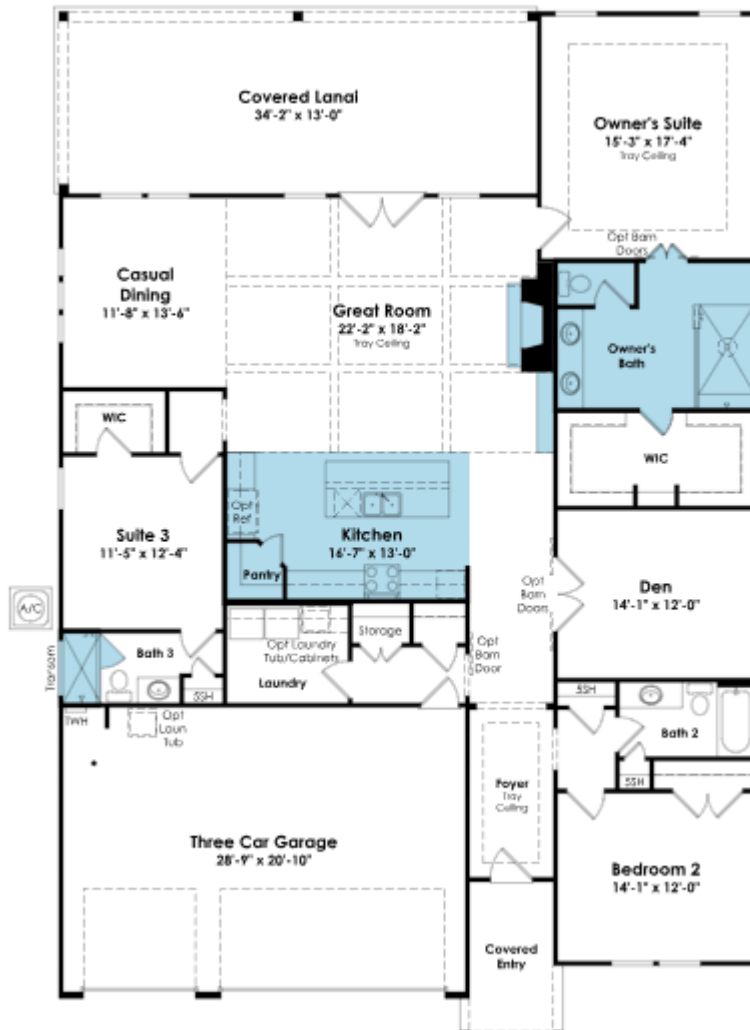

# SHOWCASE HOME |

Street Address: 6030 Gray Shadow Court

A/C Sq. Ft.: 2390

Bedrooms: 3

Bathrooms: 3

ELEVATION: BH

Exterior Color: Lost in Gray

HOMESITE: 22

## SHOWCASE HOME FLOORPLAN

### Mulberry

3 Bedroom, Study with French Doors, 3 Full Baths, Great Room with coffered ceilings, gourmet kitchen, Linear Stone Fireplace, Deluxe Master Shower Screened Lanai, an additional 8' deck off Lanai, and more...