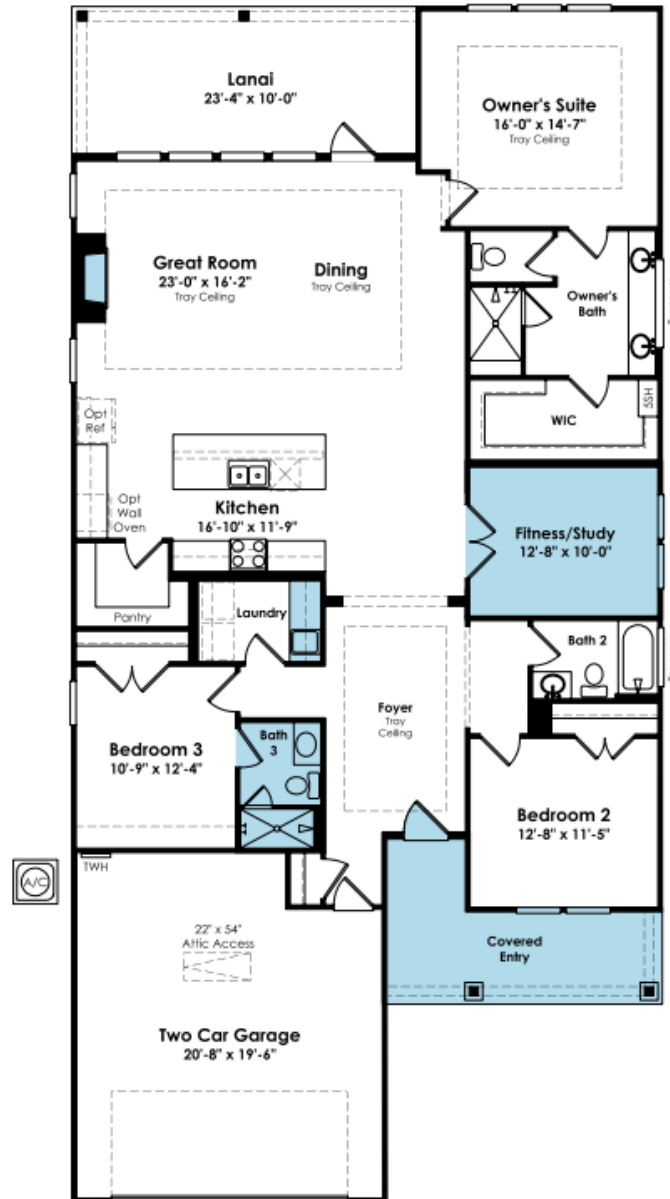

SHOWCASE HOME | LILA

Street Address: 1039 Rabbit Hill Lane

A/C Sq. Ft.: 2,144

Bedrooms: 3

Bathrooms: 3

Move-In Date: TBD

Artist Rendering of Lila Model, Elevation CH- Farmhouse

ELEVATION: CH

KOLTERHOMES®

SHOWCASE HOME FLOORPLAN

LILA

3 Bedroom, 3 Full Bath, Study ILO Flex Space with Glass French Doors, Gas Fireplace, Laundry Base Cabinet with Countertop & Tub Sink, Shower ILO Tub in Bath 3, 2-Car Garage

SHOWCASE HOME FEATURE HIGHLIGHTS

KITCHEN DETAILS

- CHEF Kitchen Cabinet & Appliance Package- Level 4 Cabinets, 36" Cooktop Cabinet w/ Drawers, Built-In Refrigerator Facade, Crown Molding, Double Trash Roll-out
- CAFÉ Appliances: 36" Touch-Control Electric Cooktop, 36" Smart Designer Wall Mount Hood, Built-in Microwave with Trim Kit and Wall Oven in Tower Cabinet, Stainless Interior Smart Dishwasher
- Quartz Countertops with Kitchen Full Height Backsplash to Ceiling, Under Hood
- Farmhouse Cast Iron Sink
- Under Kitchen Cabinet Lighting with Switch

DESIGNER FEATURES

- Study ILO Flex Space with Glass French Doors
- Gas Fireplace with Mantel & TV Prewire 6' AFF
- Laundry Base Cabinet with Countertop & Tub Sink
- Shower ILO Tub in Bath 3
- Shaw EVP Flooring throughout Home