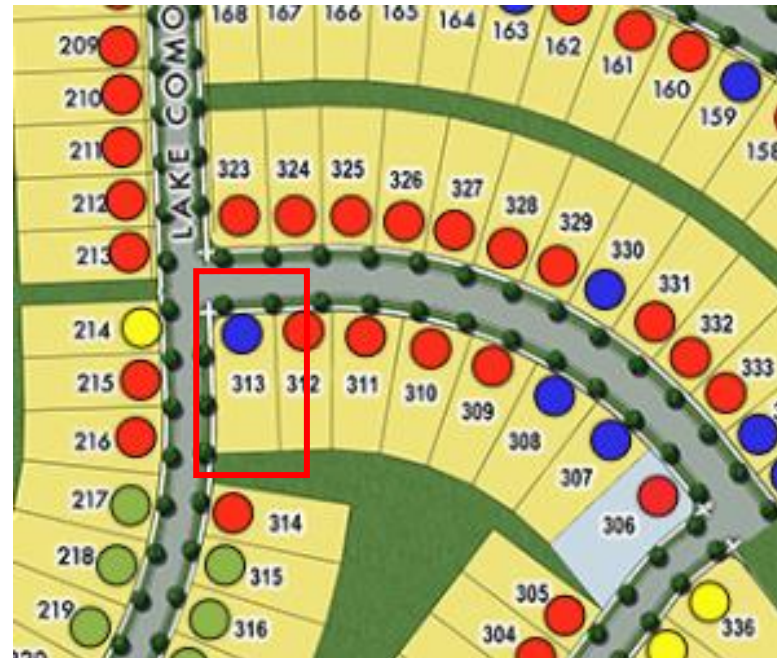

SHOWCASE HOME | JULIA

Street Address: 1004 Seven Sisters Ave

A/C Sq. Ft.: 1,958

Bedrooms: 2 Bathrooms: 2 :

Artist Rendering of Julia Model, Elevation BH

ELEVATION: BH

HOMESITE: 313

Exterior Color Package: *Gray Slate Siding, Tricorn Black Front Door, Black Shutters, Weathered Wood Roofing.*

©2022. Prices, homesites, amenities, home designs, square footage and other information subject to errors, changes, omissions, deletions, availability, prior sales and withdrawal at any time without notice. Square footage numbers are approximate and may vary depending on the standard measurement used. Photos and/or drawings of homes may show upgraded landscaping and may not represent the lowest priced homes in the community. All renderings and floorplans in these materials are an artist's conceptual drawings and will vary from the actual plans and homes as built. CGC1509406