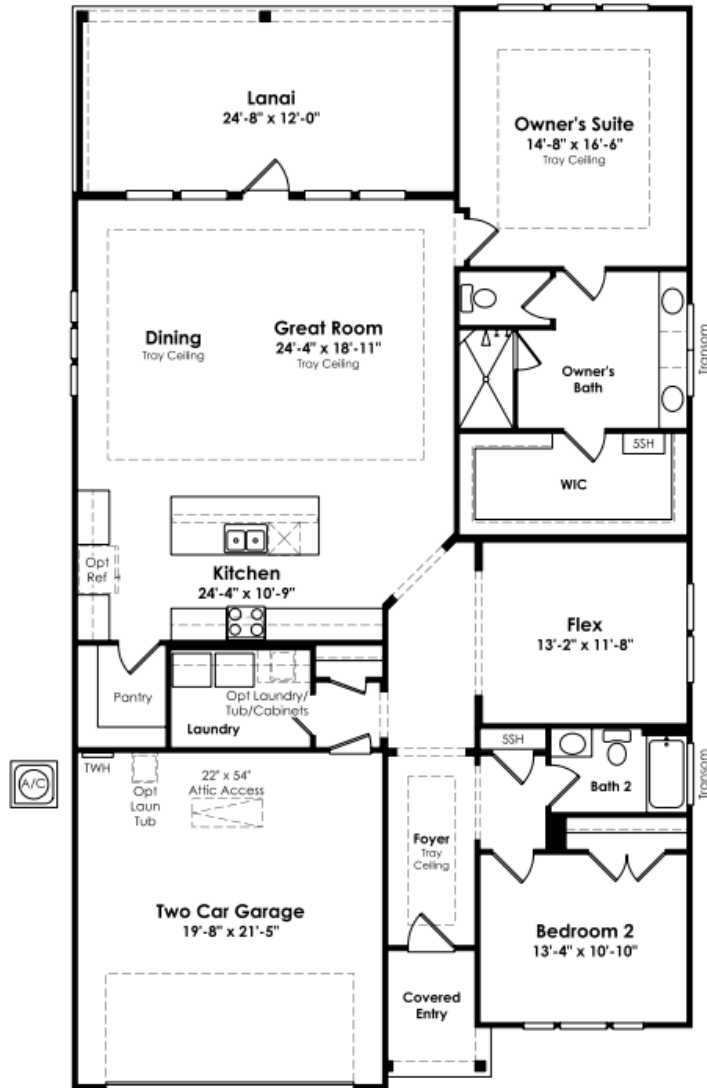

SHOWCASE HOME | JULIA

Street Address: 1004 Seven Sisters Ave

A/C Sq. Ft.: 1,958

Bedrooms: 2 Bathrooms: 2 :

Artist Rendering of Julia Model, Elevation BH

ELEVATION: BH

HOMESITE: 313

Exterior Color Package: *Gray Slate Siding, Tricorn Black Front Door, Black Shutters, Weathered Wood Roofing.*

KOLTERHOMES®

SHOWCASE HOME FLOORPLAN

JULIA

2 Bedroom, 2 Full Bath, 6' Privacy Wall at Std. Lanai, Barrier Free Shower Entry in Owner's Bath, Laundry Base Cabinet with Countertop & Tub Sink, 2-Car Garage

SHOWCASE HOME FEATURE HIGHLIGHTS

KITCHEN DETAILS

- CHEF Kitchen Cabinet & Appliance Package- includes Level 3 Cabinets, 36" Cooktop Cabinet w/ Drawers, Bump Up Over Hood, Built-In Refrigerator Facade, Crown Molding, Double Trash Roll-out
- GE PROFILE 36" Gas Cooktop, 36" Pro-Style Canopy Hood, Built-in Microwave with Trim Kit and Wall Oven in Tower Cabinet, Dishwasher
- Quartz Countertops with Kitchen Full Height Backsplash, to Ceiling, Under Hood
- Kohler Neoroc Single Bowl Kitchen Sink
- Under Kitchen Cabinet Lighting with switch

DESIGNER FEATURES

- 6' Privacy Wall at Std. Lanai
- Barrier Free Shower Entry in Owner's Bath
- Laundry Base Cabinet with Countertop & Tub Sink
- Floor Outlet with Brass Trim
- Shaw EVP Flooring throughout home