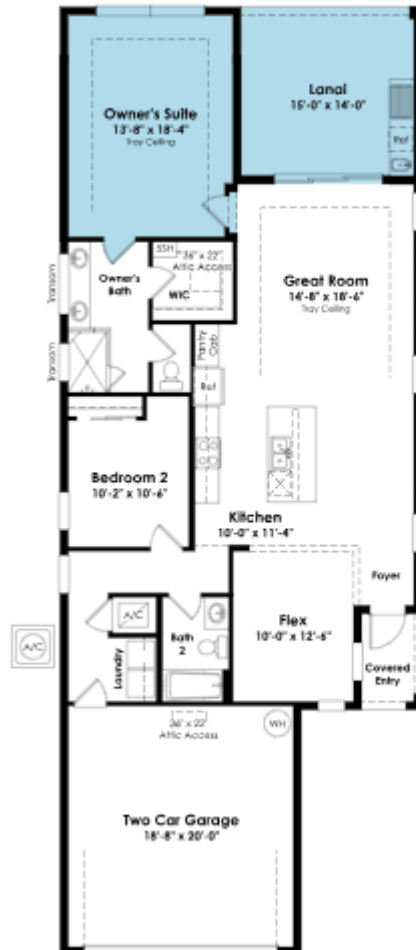

SHOWCASE HOME | Allison

Street Address: 5238 RIVO ALTO CIR

A/C Sq. Ft.: 1,434

Price: See Listing

Bedrooms: 2

Bathrooms: 2

Move-In Date: See Listing

ELEVATION: A - Transitional

HOMESITE: 5.652

Cresswind Palm Beach: 5287 Siesta Key Lane, Westlake, FL 33470

©2022. Prices, homesites, amenities, home designs, square footage and other information subject to errors, changes, omissions, deletions, availability, prior sales and withdrawal at any time without notice. Square footage numbers are approximate and may vary depending on the standard measurement used. Photos and/or drawings of homes may show upgraded landscaping and may not represent the lowest priced homes in the community. All renderings and floorplans in these materials are an artist's conceptual drawings and will vary from the actual plans and homes as built. CGC1509406

KOLTERHOMES®

SHOWCASE HOME FLOORPLAN

Allison

Garden View at the Rear
 2 Bedrooms, 2 Baths, 2 Car Garage and a Flex Space
 GE Gas Range and Full Kitchen Appliances
 GE Gas Dryer and Washer
 White Kitchen Cabinets with Soft Close Doors and Drawers
 Quartz Countertops in Kitchen and Baths
 24 X 24 Tile in Main Living Area ,Flex Space and Primary Bedroom

**TUB WALL 4X16 GLOSS
HORIZONTAL STAGGER 70/30**

**4\"EVA CHROME
FAUCET**

**24X24
STERLINA
WHITE MATTE**