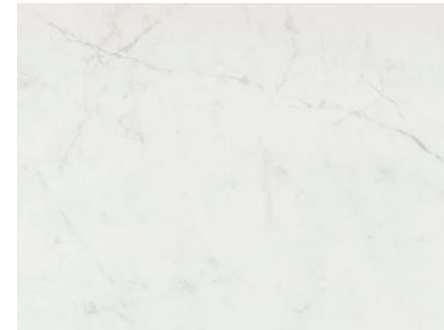

**WHITE ICE
QUARTZ**

**TUB WALL 4X16 GLOSS
HORIZONTAL STAGGER 70/30**

**24X24
STERLINA
WHITE MATTE**