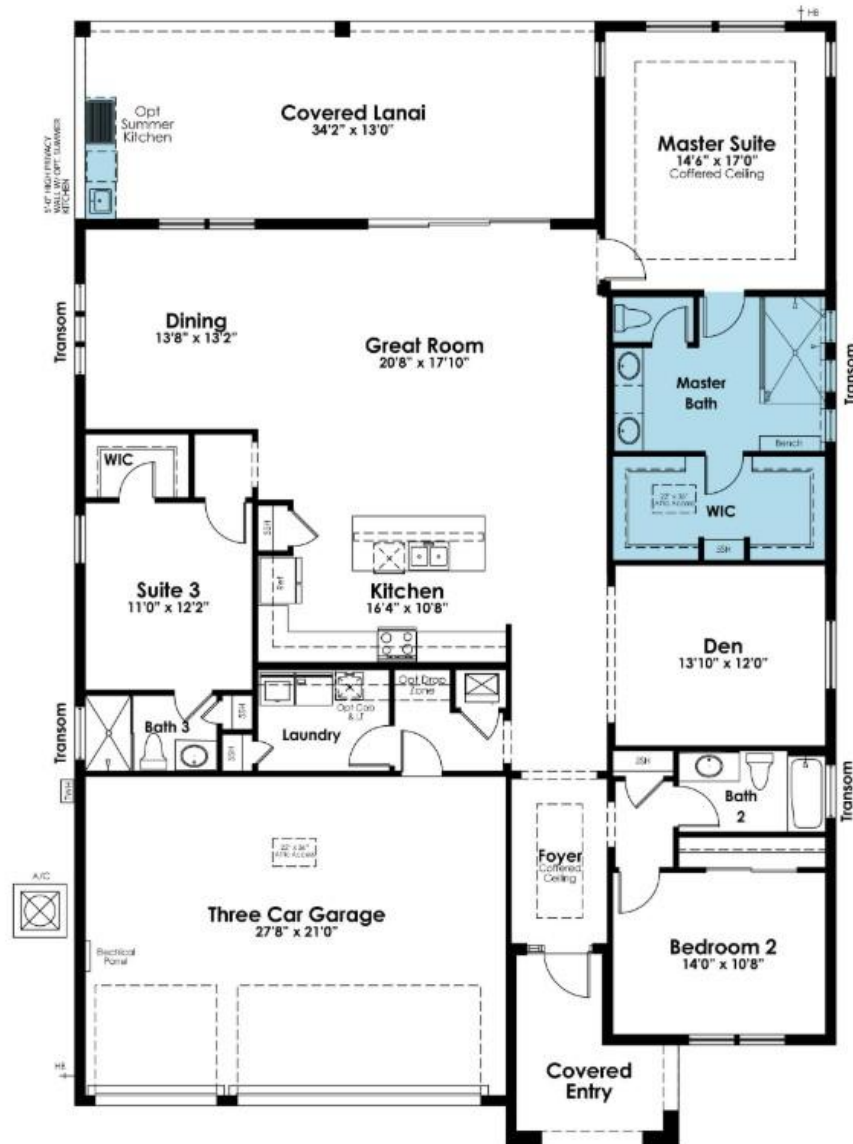

SHOWCASE HOME | Alys

Street Address: 18213 Cresswind Terrace

A/C Sq. Ft.: 2,384

Bedrooms: 3

Bathrooms: 3

ELEVATION: B

HOMESITE: 515

Exterior Color Package: Q

KOLTERHOMES®

SHOWCASE HOME FLOORPLAN

Alys

This single-story Alys home features 3 Bedrooms, 3 Bathrooms, a Den, and a 3-Car Garage. It features an open Great Room that is ideal for entertaining and just steps away from your large covered lanai, from which you can enjoy wetland and sunset views.