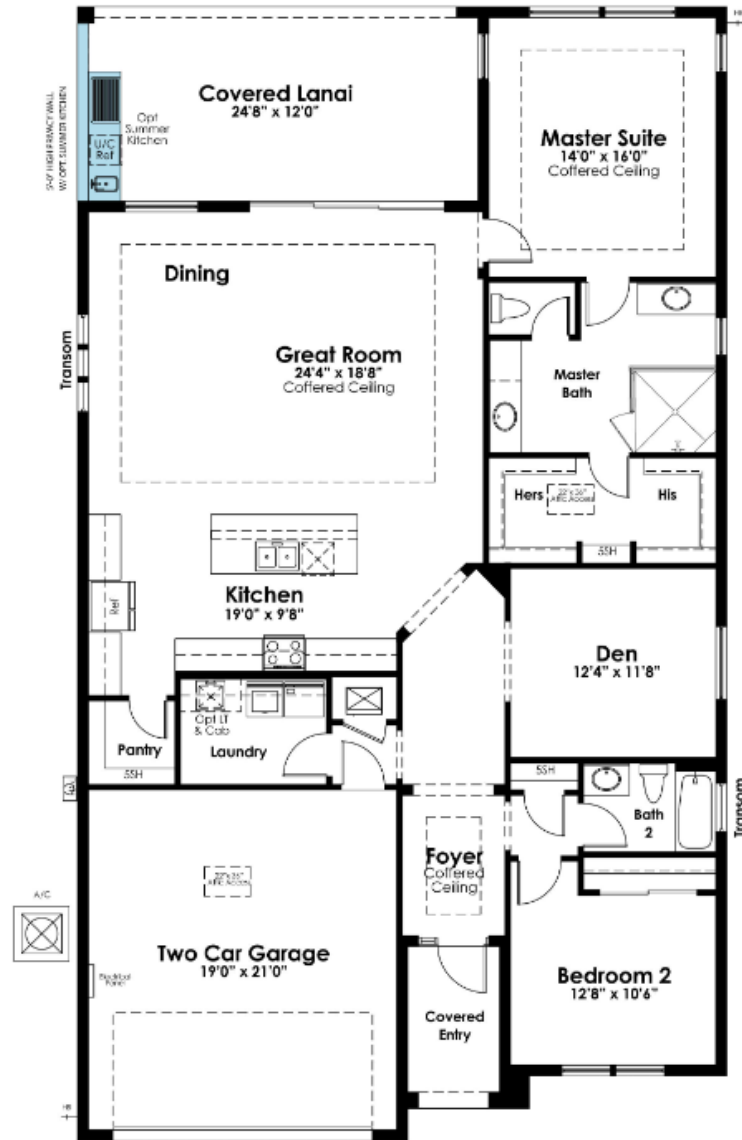

SHOWCASE HOME | Bahia

Street Address: 4845 Carova Way, Lakewood Ranch, 34211

A/C Sq. Ft.: 1,946

Bedrooms: 2

Bathrooms: 2

ELEVATION: A

HOMESITE: 484

Exterior Color Package: N

KOLTERHOMES®

SHOWCASE HOME FLOORPLAN

Bahia

This single-story 2 Bedroom, 2 bath + den floorplan stands out for its spacious open gathering spaces. The home is perfectly crafted not only for entertaining but relaxed everyday living as well.

DESIGNER FEATURES

- 12x24 Porcelain tile throughout all main areas
- Laminate wood plank flooring in Den and Master Suite
- Frameless Shower enclosures in Master Suite
- Tile to-the-ceiling in all bathroom showers
- Designer glass front door
- Washable flat interior paint color throughout
- Additional surface mounted LED ceiling lights in Great Room and Lanai

12x24 Shower Wall Tile

SHOWCASE HOME DESIGNER FEATURES | BATH 2

Vanity Cabinets

White Quartz 3cm

Moen Single Lever
Brushed Nickel

Cabinet Pulls

12x24 Floor Tile

Bath 2 Wall Tile
4x16 White