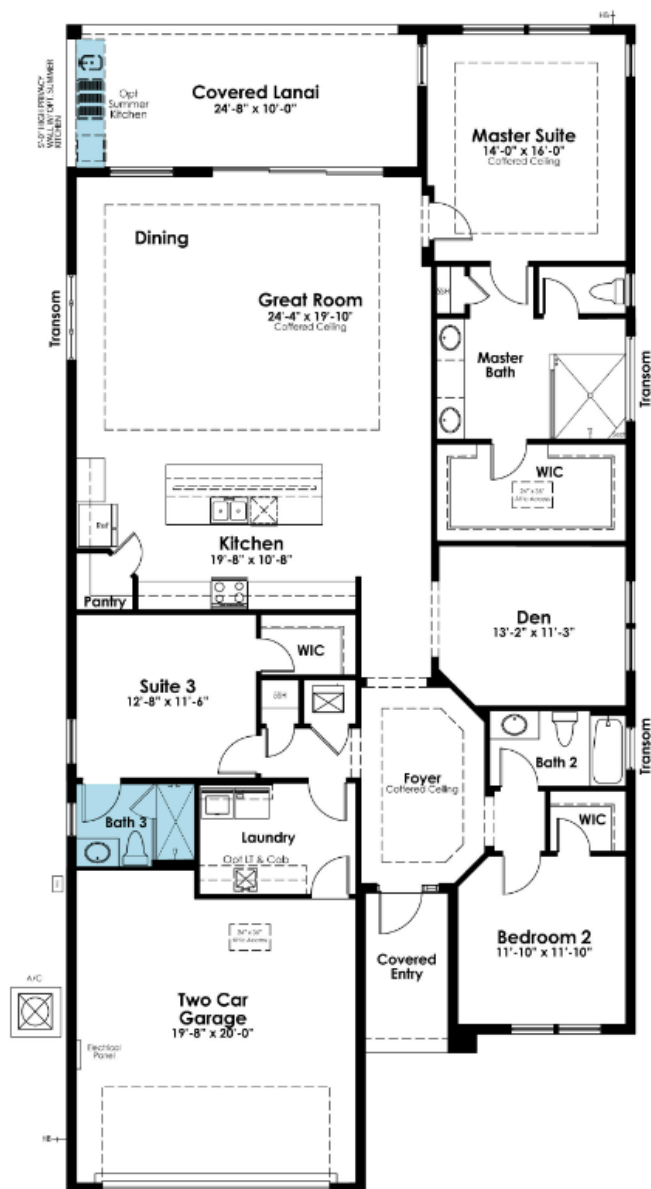

SHOWCASE HOME | Fiesta

Street Address: 4910 Carova Way, Lakewood Ranch, 34211

A/C Sq. Ft.: 2,318

Bedrooms: 3

Bathrooms: 3

ELEVATION: A

HOMESITE: 427

Exterior Color Package: J

KOLTERHOMES®

SHOWCASE HOME FLOORPLAN

Fiesta

This single-story 3 Bedroom, 3 bathroom + den floorplan stands out for its expansive open gathering spaces. The home is exceptionally crafted not only for entertaining but relaxed everyday living as well.

DESIGNER FEATURES

- Fully furnished laundry room with cabinets, countertop, and sink
- Frameless Shower enclosures in Master Bath and Bath 3
- Tile to-the-ceiling in all bathroom showers
- Laminate wood plank flooring in Main Living, Den, and Master suite
- Designer glass front door
- Washable flat interior paint color throughout

Vanity Cabinets

Quartz 3cm

Moen Widespread
Faucet Chrome

Cabinet Pulls

12x24 Shower Wall Tile

24x24 Floor Tile

Shower Floor Tile

SHOWCASE HOME DESIGNER FEATURES | BATH 2