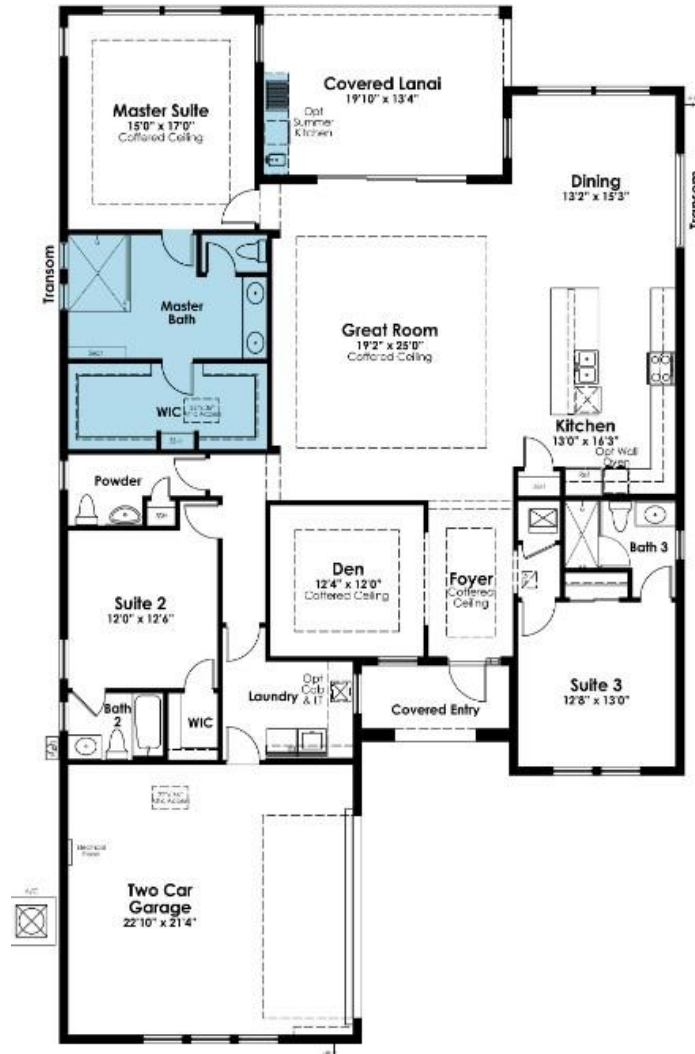

# SHOWCASE HOME | PALM BEACH

Street Address: 4919 Fairhope Circle

A/C Sq. Ft.: 2563 sf

Bedrooms: 3

Bathrooms: 3.5

Move-In Date: July 2024

ELEVATION: B

HOMESITE: #368

## SHOWCASE HOME FLOORPLAN

### Palm Beach

Waterview homesite complete with 3 Bedrooms, a Den, 3.5 Baths, and a 2-car Garage.