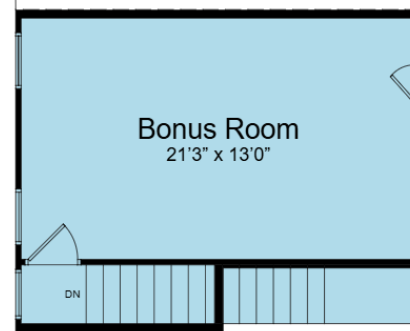

ELEVATION: CB

HOMESITE: 392

Cresswind Twin Lakes | 118 Hartwell Court, Hoschton, GA 30548

©2022. Prices, homesites, amenities, home designs, square footage and other information subject to errors, changes, omissions, deletions, availability, prior sales and withdrawal at any time without notice. Square footage numbers are approximate and may vary depending on the standard measurement used. Photos and/or drawings of homes may show upgraded landscaping and may not represent the lowest priced homes in the community. All renderings and floorplans in these materials are an artist's conceptual drawings and will vary from the actual plans and homes as built. CGC1509406

KOLTERHOMES®

SHOWCASE HOME FLOORPLAN

MAPLE

3 Bedroom, 2.5 Bath, Great Room, Covered 8' Extended Lanai, 2-Car Garage with Golf Cart Garage and Unfinished Bonus Room

Cresswind Twin Lakes | 118 Hartwell Court, Hoschton, GA 30548

DESIGNER FEATURES

- 4 FT. garage extension
- Frameless shower in owner's bath
- Laundry Room with wall cabinets and laundry sink
- Gourmet kitchen
- Direct vent fireplace
- Unfinished Bonus Room

Cresswind Twin Lakes| 118 Hartwell Court, Hoschton, GA 30548