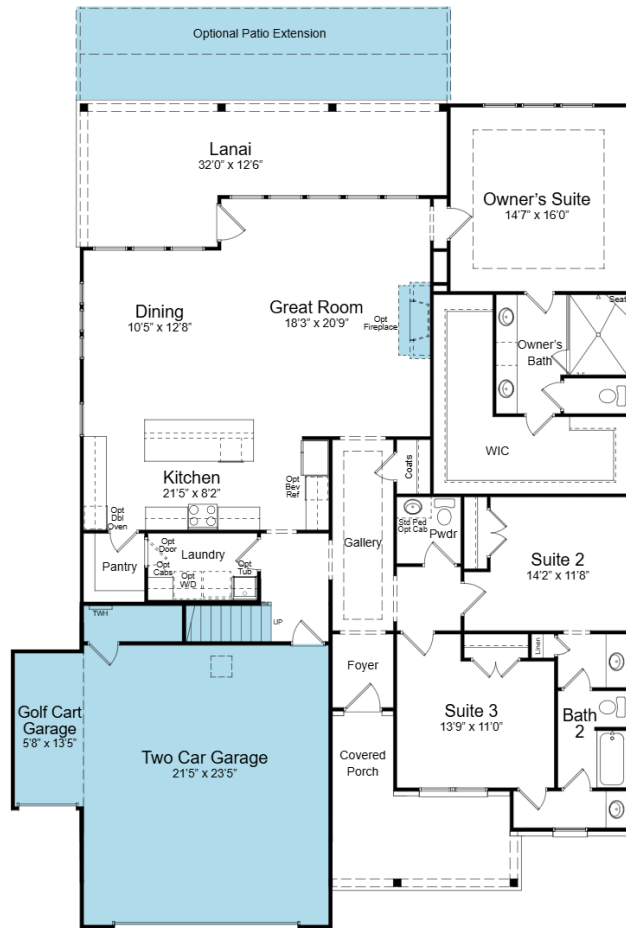

SHOWCASE HOME | MAPLE

CRESSWIND®

Street Address: 246 PECKS COURT

A/C Sq. Ft.: 2,216

Price: \$

Bedrooms: 3

Bathrooms: 2.5

Move-In Date: June

ELEVATION: CB

HOMESITE: 392

Cresswind Twin Lakes | 118 Hartwell Court, Hoschton, GA 30548

©2022. Prices, homesites, amenities, home designs, square footage and other information subject to errors, changes, omissions, deletions, availability, prior sales and withdrawal at any time without notice. Square footage numbers are approximate and may vary depending on the standard measurement used. Photos and/or drawings of homes may show upgraded landscaping and may not represent the lowest priced homes in the community. All renderings and floorplans in these materials are an artist's conceptual drawings and will vary from the actual plans and homes as built. CGC1509406

KOLTERHOMES®

SHOWCASE HOME FLOORPLAN

MAPLE

3 Bedroom, 2.5 Bath, Great Room, Covered 8' Extended Lanai, 2-Car Garage with Golf Cart Garage and Unfinished Bonus Room

Cresswind Twin Lakes | 118 Hartwell Court, Hoschton, GA 30548

DESIGNER FEATURES

- 4 FT. garage extension
- Frameless shower in owner's bath
- Laundry Room with wall cabinets and laundry sink
- Gourmet kitchen
- Direct vent fireplace
- Unfinished Bonus Room

Cresswind Twin Lakes| 118 Hartwell Court, Hoschton, GA 30548