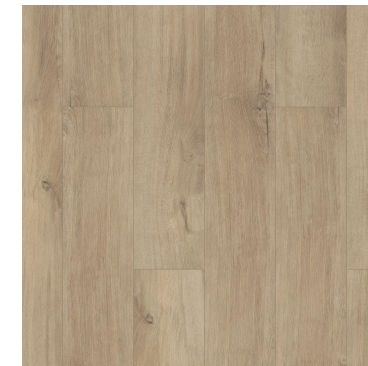

## SHOWCASE HOME DESIGNER FEATURES | KITCHEN

**LEVEL LORMOND CABINETS  
ICY AVALANCHE**

**LEVEL 3 QUARTZ COUNTERTOP  
BLANCO ORION**

**LAVIE WHITE MOSAIC  
BACKSPLASH**

**MOEN ALIGN SPRING PULL DOWN  
FAUCET AND SOAP DISPENSER  
MATTE BLACK**