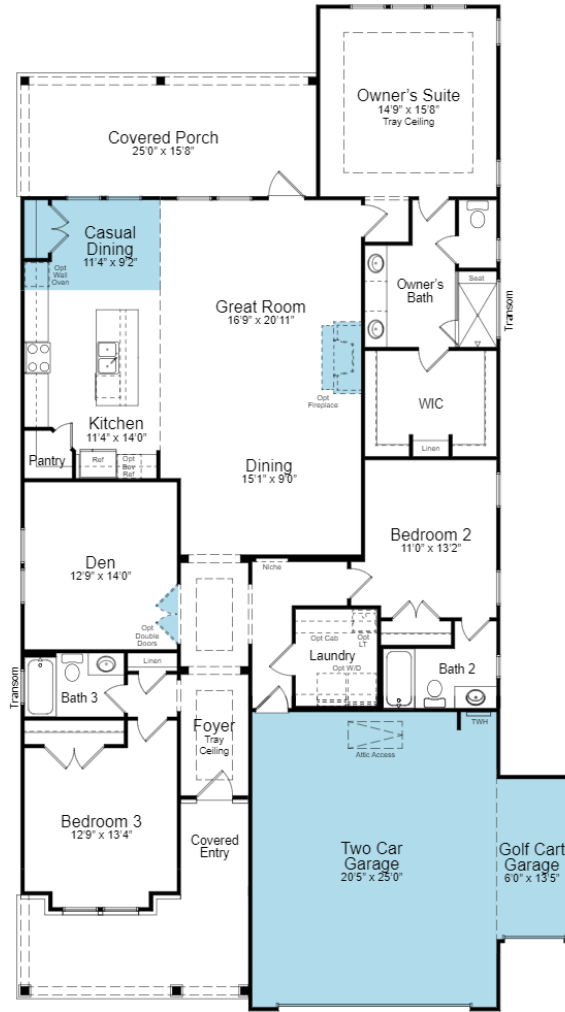

# CRESSWIND®

Street Address: 138 BEAR WAY

A/C Sq. Ft.: 2167

Bedrooms: 3

Bathrooms: 3

**ELEVATION: CB**

**HOMESITE: 750**

Cresswind Twin Lakes | 118 Hartwell Court, Hoschton, GA 30548

## SHOWCASE HOME FLOORPLAN

### HAZEL

3 Bedroom, 3 Bath, Gourmet Kitchen, Casual and Formal Dining, Den With French Doors, Great Room, Fireplace, Covered Lanai, 2-Car Garage and Golf Cart Garage

Cresswind Twin Lakes | 118 Hartwell Court, Hoschton, GA 30548