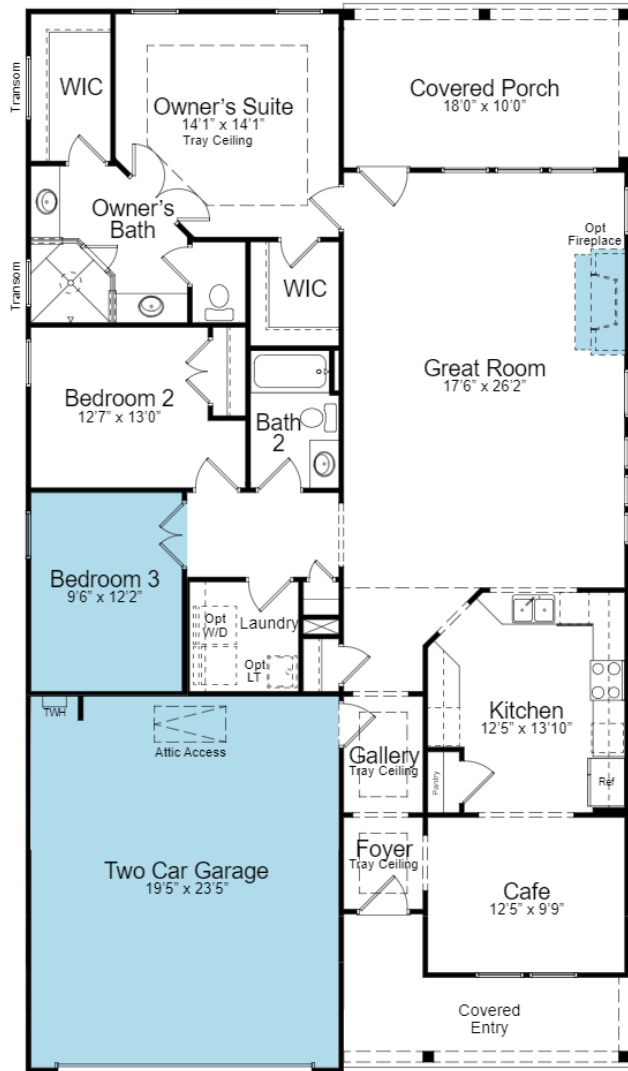

# CRESSWIND®

Street Address: 125 CONWAY TRL

A/C Sq. Ft.: 1,762

Bedrooms: 2 Plus Study

Bathrooms: 2

**ELEVATION: BH**

**HOMESITE: 716**

Cresswind Twin Lakes | 118 Hartwell Court, Hoschton, GA 30548

## SHOWCASE HOME FLOORPLAN