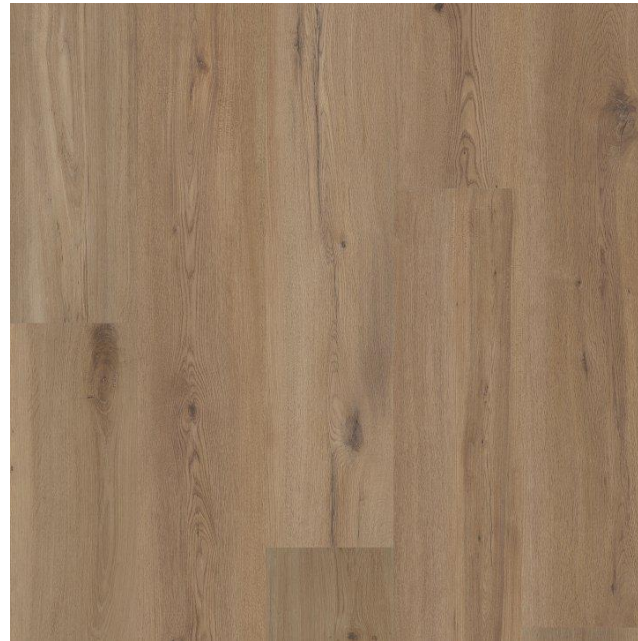

**BATHROOM FLOOR
CONTESSA DAMA 12X24**

**MOEN VOSS
SINGLE LEVER
BRUSHED
NICKEL**

Cresswind Twin Lakes| 118 Hartwell Court, Hoschton, GA 30548

SHOWCASE HOME DESIGNER FEATURES MAIN LEVEL - GENERAL FINISHES