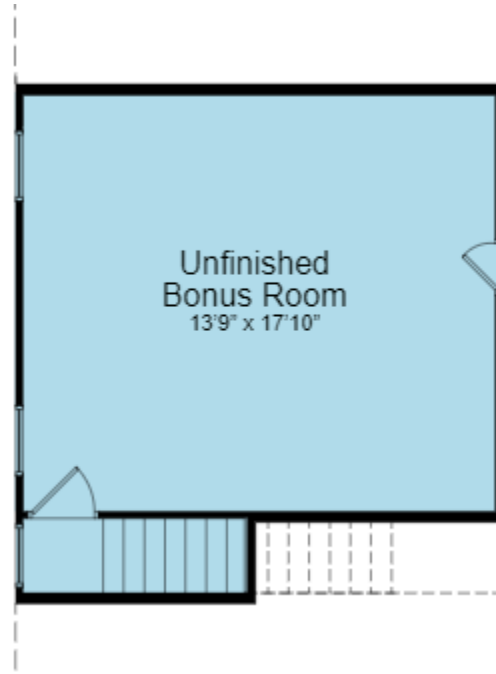

SHOWCASE HOME | FIR

CRESSWIND®

Street Address: 168 BEAR WAY

A/C Sq. Ft.: 2012

Bedrooms: 2

Bathrooms: 2

ELEVATION: BS

HOMESITE: 753

KOLTERHOMES®

SHOWCASE HOME FLOORPLAN

FIR

2 Bedroom, 2 Bath, Den, Great Room, Covered, Extended Lanai, Extended 2-Car Garage and Unfinished Bonus Room

Cresswind Twin Lakes| 118 Hartwell Court, Hoschton, GA 30548