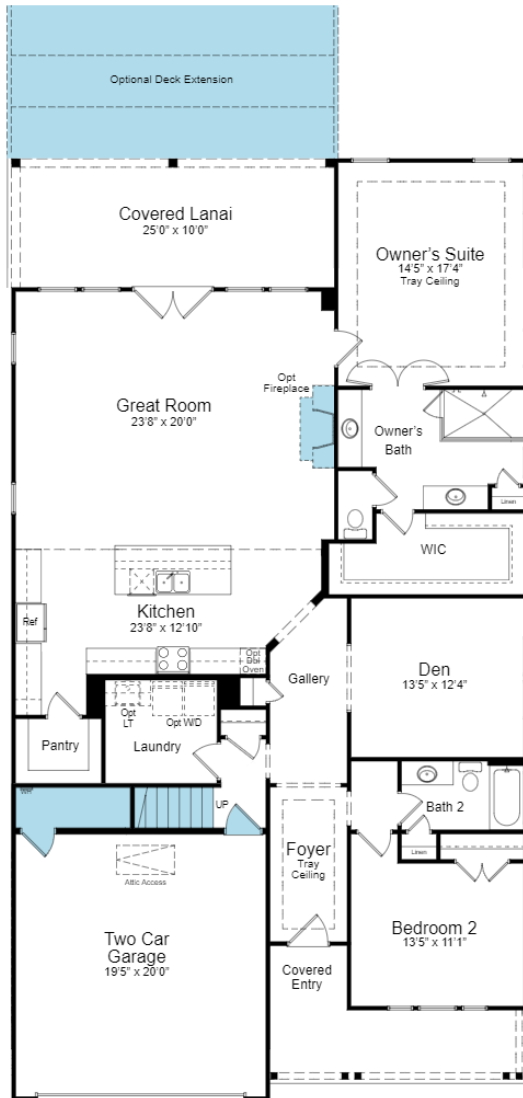

SHOWCASE HOME | FIR

CRESSWIND®

Street Address: 168 BEAR WAY

A/C Sq. Ft.: 2012

Bedrooms: 2

Bathrooms: 2

ELEVATION: BS

HOMESITE: 753

KOLTERHOMES®

SHOWCASE HOME FLOORPLAN

FIR

2 Bedroom, 2 Bath, Den, Great Room, Covered, Extended Lanai, Extended 2-Car Garage and Unfinished Bonus Room

Cresswind Twin Lakes| 118 Hartwell Court, Hoschton, GA 30548

SHOWCASE HOME FEATURE HIGHLIGHTS

KITCHEN DETAILS

- 30" gas 5-burner cooktop
- Cabinet crown molding
- Quartz countertops
- EVP flooring
- Under Cabinet Lighting
- Stainless Steel Single Bowl Undermount Sink

DESIGNER FEATURES

- 4 FT. garage extension
- Frameless shower in owner's bath
- Laundry Room with wall cabinets and laundry sink
- Gourmet kitchen
- Direct vent fireplace
- Extended Lanai
- Unfinished Bonus Room