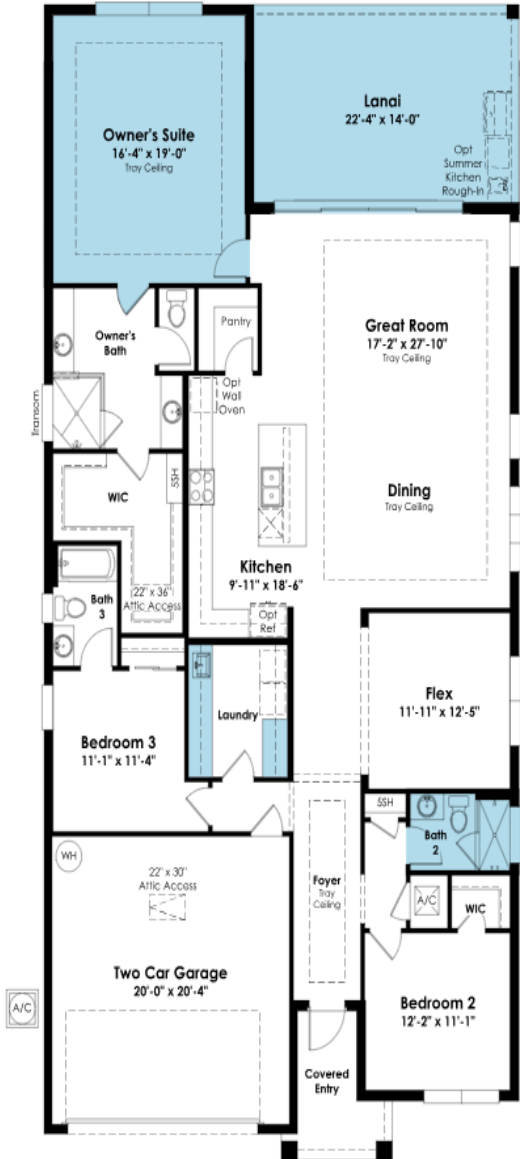

SHOWCASE HOME | Morgan

Street Address: 1258 Venice Court

A/C Sq. Ft.: 2,360

Price: \$

Bedrooms: #3

Bathrooms: #3

Move-In Date:

ELEVATION: Morgan

HOMESITE: 1.119

Exterior Color Package:

Morgan

3 Bedroom, Flex 3 Full Bathrooms, Great Room, Extended Covered Lanai

SHOWCASE HOME FEATURE HIGHLIGHTS

KITCHEN DETAILS

- Gourmet Kitchen with pot and pan cabinet
- Chimney style exhaust hood
- Luxury veined quartz countertop– 3cm
- Artisan backsplash tile in diagonal herringbone installation
- Upgraded large cabinet crown moulding
- 24” Deep Cabinet above the refrigerator with side panel

DESIGNER FEATURES

- Frameless Shower enclosures in Owner’s Bath and Bath 2
- Tile to-the-ceiling in all bathroom showers
- Laminate wood plank flooring in Main Living, Flex space and Owner's suite
- Designer glass front door
- Designer decorative lighting in Foyer, Dining, and Kitchen
- Washable flat interior paint color throughout

Cabinet Pulls

12x24 Floor Tile

2" Hex Shower Floor Tile

SHOWCASE HOME DESIGNER FEATURES | BATH 3

Vanity Lights

White Quartz 3cm

Cabinet Pulls

4x16 Wall Tile