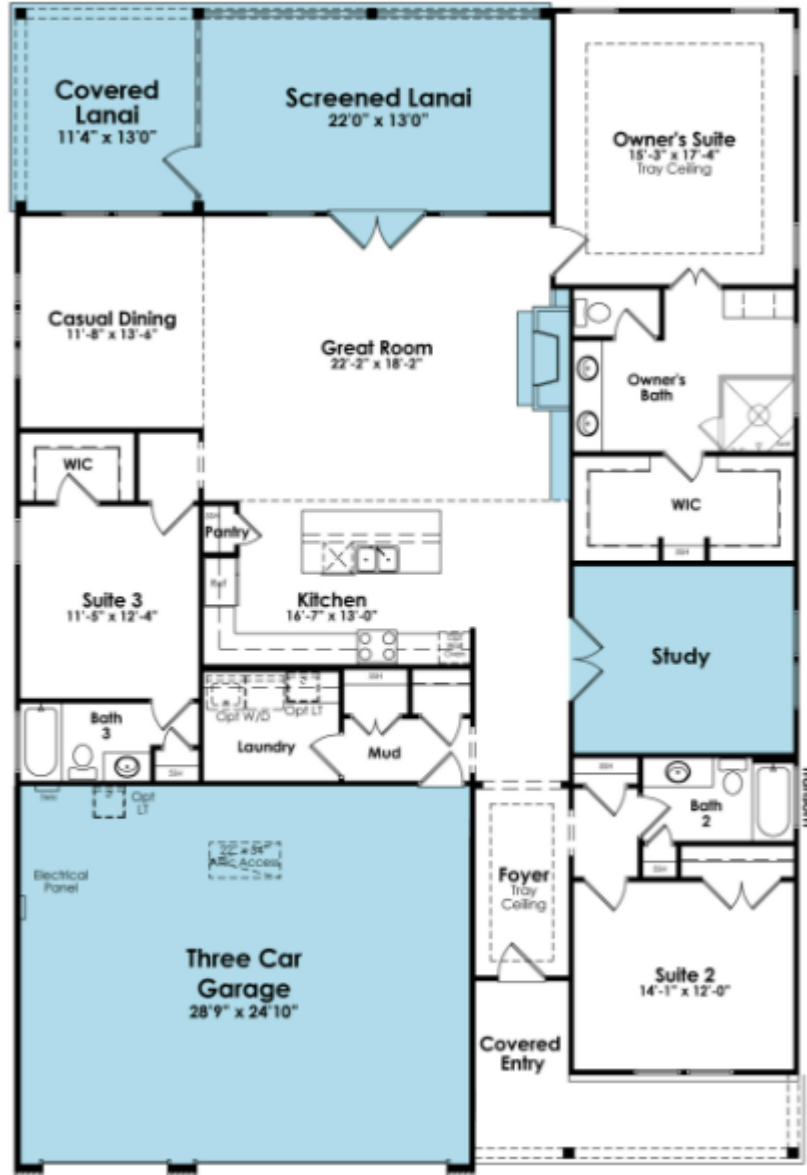

# SHOWCASE HOME | MULBERRY

Street Address: 4436 Moxie Way Charlotte, NC 28215

A/C Sq. Ft.: 2,390

Bedrooms: 3

Bathrooms: 3

ELEVATION: BH

HOMESITE:

7.653

## SHOWCASE HOME FLOORPLAN

Mulberry

3 Bedroom, 3 Bath, 3 Car Garage, Study, Fireplace, Screened Lanai, 4' Garage Extension