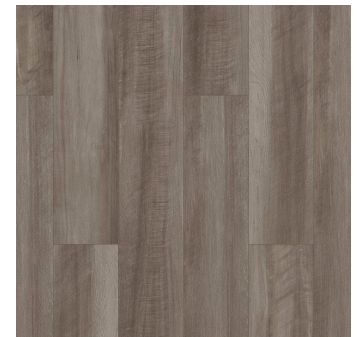

EVP FLOORING
Polaris Plus Oyster Oak

NOTE: *This information is for reference only and subject to change without notice.

**The images shown are conceptual in nature and the perception of color, texture, and pattern may be different when viewed in person.

KOLTERHOMES®