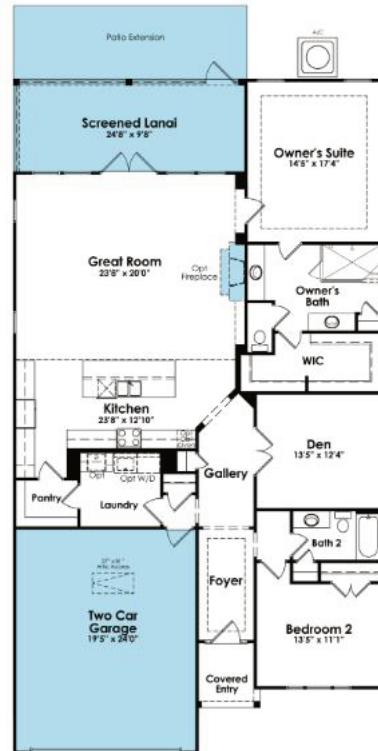

SHOWCASE HOME | Fir

Street Address: 102 Black Stilt Way, Summerville S.C. 29483

A/C Sq. Ft.: 2,019

Price:

Bedrooms: 2

Bathrooms: 2

Move-In Date: December

ELEVATION: BH

Siding: Light French Gray
Door: Soar

HOMESITE: 2101

SHOWCASE HOME FIR

2 Bedrooms, Den/Study, 2 Full Baths, Screen Porch including Patio Extension, Gourmet Kitchen Layout, Gas Fireplace, Master Shower Zero Entry and 2-Car attached Extended Garage.