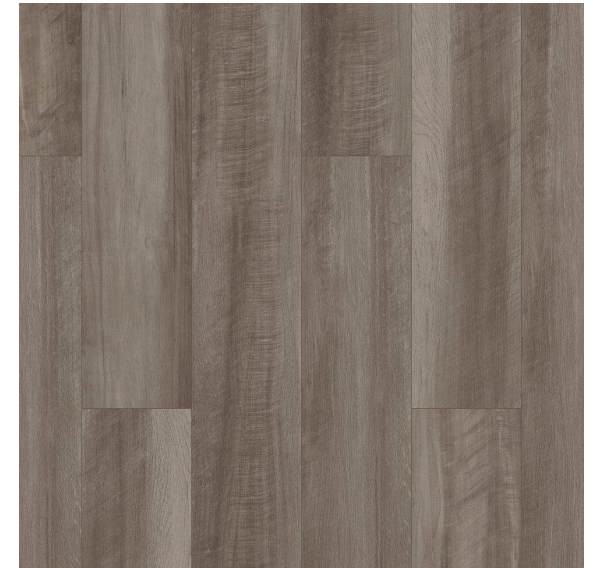

EVP FLOORING
Polaris Plus Oyster Oak

NOTE: *This information is for reference only and subject to change without notice.

**The images shown are conceptual in nature and the perception of color, texture, and pattern may be different when viewed in person.

KOLTERHOMES®