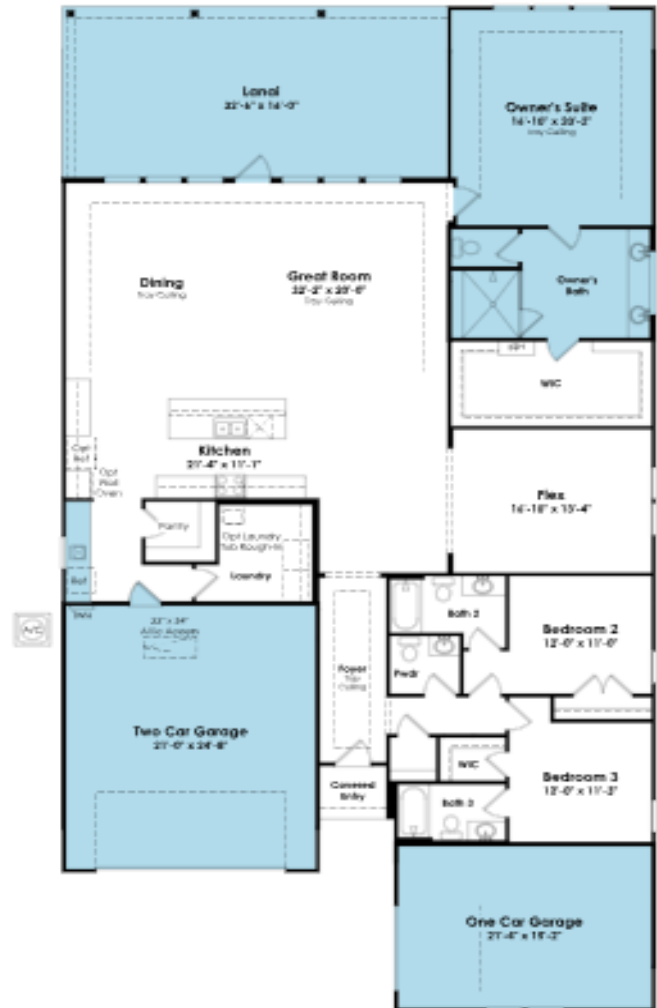

SHOWCASE HOME | MODEL

Street Address: 42 Club Cresswind Drive, Newnan, GA 30263

A/C Sq. Ft.: 2,879

Bedrooms: 3

Bathrooms: 3.5

Move-In Date: 03/2025

ELEVATION: AS-Heritage Stone

HOMESITE: 1.175

Exterior Color Package: Siding: Repose Gray/ Trim: Ibis White/ Accent: Domino Stone; Cumberland

©2022. Prices, homesites, amenities, home designs, square footage and other information subject to errors, changes, omissions, deletions, availability, prior sales and withdrawal at any time without notice. Square footage numbers are approximate and may vary depending on the standard measurement used. Photos and/or drawings of homes may show upgraded landscaping and may not represent the lowest priced homes in the community. All renderings and floorplans in these materials are an artist's conceptual drawings and will vary from the actual plans and homes as built. CGC1509406

SHOWCASE HOME FLOORPLAN

Sydney

3 Bedroom, Flex, 3 Full Baths and 1 Half bath, Great Room/Dining, Deluxe Owner's Shower, Extended Covered Lanai and 3-Car Garage

SHOWCASE HOME FEATURE HIGHLIGHTS

KITCHEN DETAILS

- 30" gas GE Profile Cooktop-Gourmet
- 30" Pro-Style Canopy Hood
- Cabinet crown moulding
- 42" upgraded Lormand Maple Chocolate cabinets w/4 drawer stack
- Blanco Orion Quartz with eased edge countertops
- EVP flooring
- Under Cabinet Lighting
- Stainless Steel 50/50 Bowl Undermount Sink
- Mud Room Dry Bar