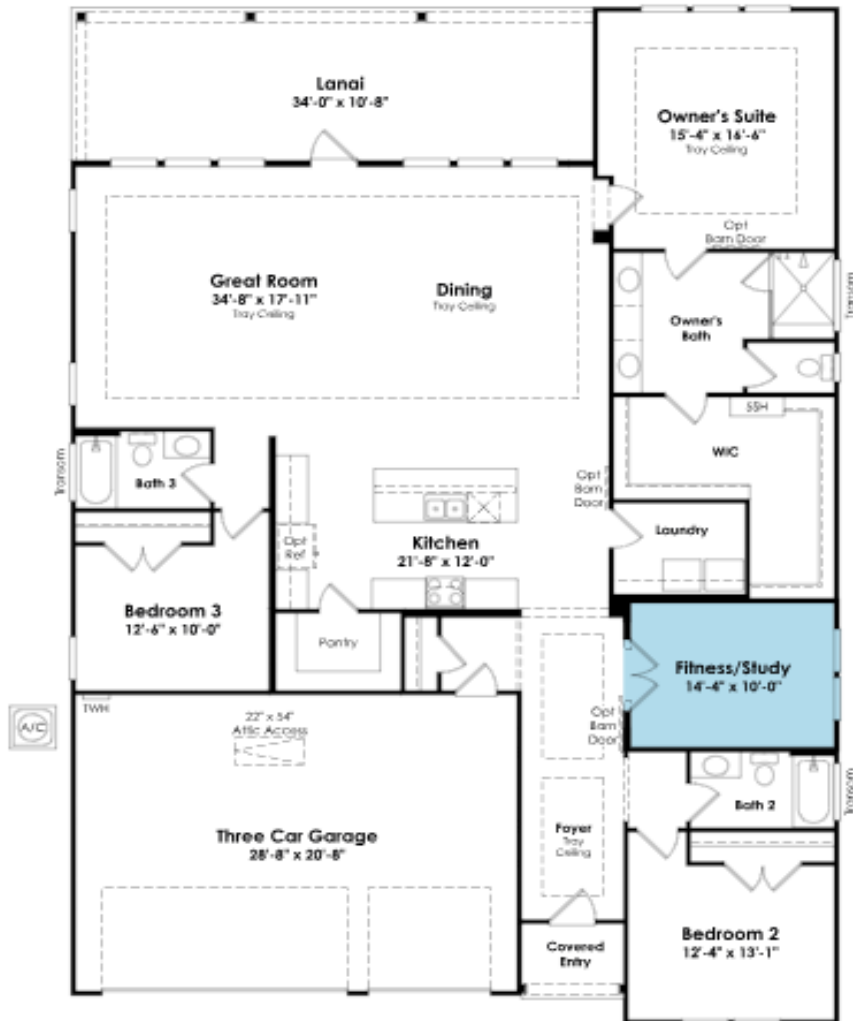

SHOWCASE HOME | PAIGE

Street Address: 169 Club Cresswind Dr., Newnan, GA 30263

A/C Sq. Ft.: 2,471

Bedrooms: 3

Bathrooms: 3

ELEVATION: C-FARMHOUSE

HOMESITE: 1.169

Exterior Color Package: Siding: Repose Gray/ Trim: Ibis White/ Accent: Domino

SHOWCASE HOME FLOORPLAN

PAIGE

3 Bedroom, Study, 3 Full Baths, Great Room/Dining, Covered Lanai and 3-Car Garage

SHOWCASE HOME FEATURE HIGHLIGHTS

KITCHEN DETAILS

- 36" gas GE Profile Cooktop
- 36" Pro-Style Canopy Hood
- Cabinet crown moulding
- 42" upgraded cabinets w/4 drawer stack
- Delicatus granite with eased edge countertops
- EVP flooring
- Under Cabinet Lighting
- Stainless Steel 50/50 Bowl Undermount Sink

DESIGNER FEATURES

- Study w/double French glass doors
- House Trim package/Upgraded Baseboards
- Frameless shower in owner's bath
- Upgraded lighting package throughout
- 3 Car Garage

SHOWCASE HOME DESIGNER FEATURES | KITCHEN