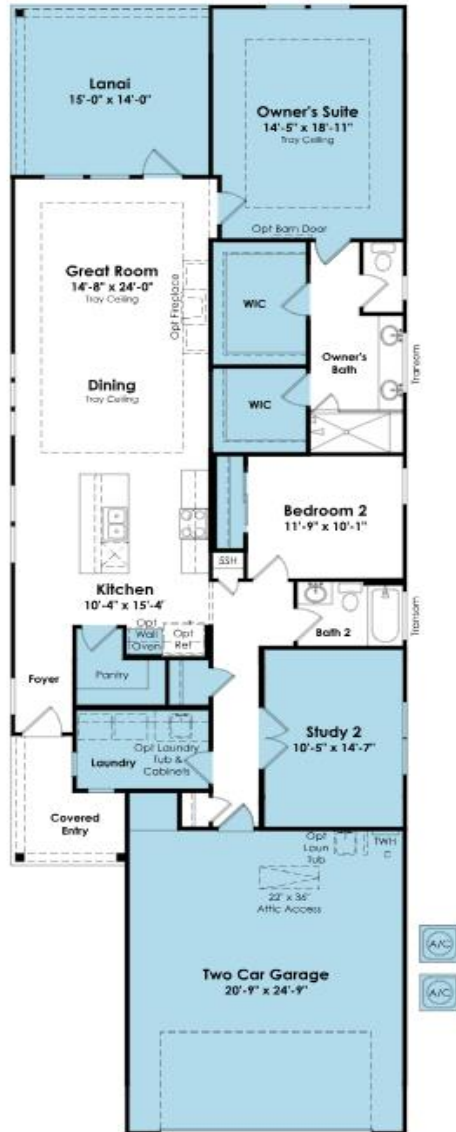

# SHOWCASE HOME | CAROLINE

Street Address: 3 Club Cresswind Dr., Newnan, GA 30263

A/C Sq. Ft.: 1,768

Bedrooms: 2

Bathrooms: 2

**ELEVATION:** CB-Farmhouse Brick

**HOMESITE:** 1.003

Exterior Color Package: Siding: Repose Gray/ Trim: Ibis White/ Accent: Domino

## SHOWCASE HOME FLOORPLAN

### CAROLINE

2 Bedroom, Study, 2 Full Bath, Double Walk In Closets, Great Room, Extended Covered Lanai and 4' Extended Garage

### KITCHEN DETAILS

- 30" gas slide-in range
- Trash Pull Out in base cabinet
- Light Valance per Cabinet Selection
- 42" Lormand Maple White Cabinets
- Waterfall quartz island
- EVP flooring
- Under Cabinet Lighting
- Stainless Steel Single Bowl Undermount Sink