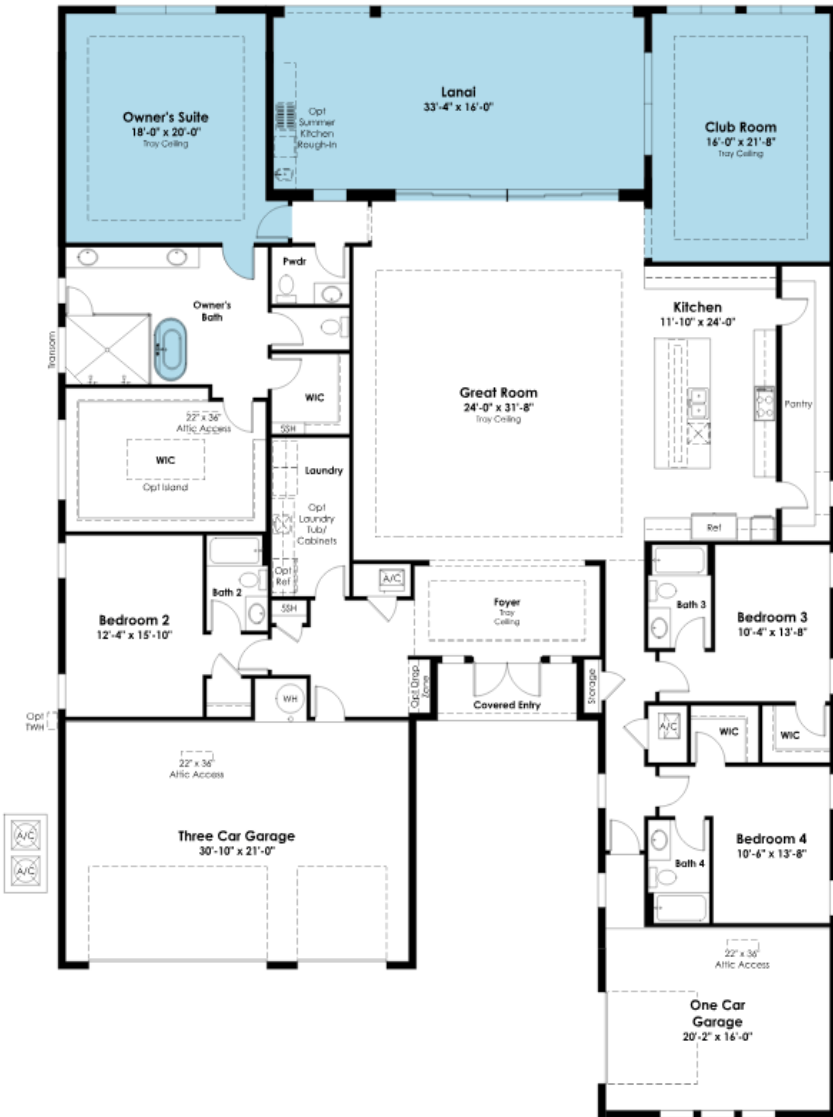

SHOWCASE HOME | Yasmine

CANOPY CREEK

Street Address: 5760 SW Green Island Trail, Palm City, FL 34990

A/C Sq. Ft.: 4,080

Price: See Listing

Bedrooms: 4

Bathrooms: 4

Move-In Date: See Listing

ELEVATION: A

HOMESITE: 0091

SHOWCASE HOME FLOORPLAN

THE YASMINE

****New Construction**** This brand-new Yasmine floorplan in Canopy Creek, by Kolter Homes, is on the final corner homesite and has both preserve and lake views. This homesite also features the privacy of a cul-de-sac street. The home offers a 4 car garage and 4' owners suite and lanai extension. The lanai features the water and gas connections for a future summer kitchen and a gas connection for a future pool heater. This home also includes a free-standing soaking tub spray foam insulation and under kitchen cabinet lighting.

Canopy Creek | 12345 Main Street, Community Town, FL, 12345

SHOWCASE HOME FEATURE HIGHLIGHTS

KITCHEN DETAILS

- Second Tier Cabinets
- Double Trash Pull Out
- Monogram Built In Appliances
- Quartz Countertops & Backsplash
- Island 3” Edge
- Cabinet Crown Molding
- Island Full Wrap Panels
- Farmhouse Sink

DESIGNER FEATURES

- 4’ Owners suite/Lanai/Club Room Extension
- Gas Stub out for Future Pool Heater
- Free Standing Soaking Tub Owners Suite
- Pre-Plumb for Future Summer Kitchen

SHOWCASE HOME DESIGNER FEATURES | KITCHEN