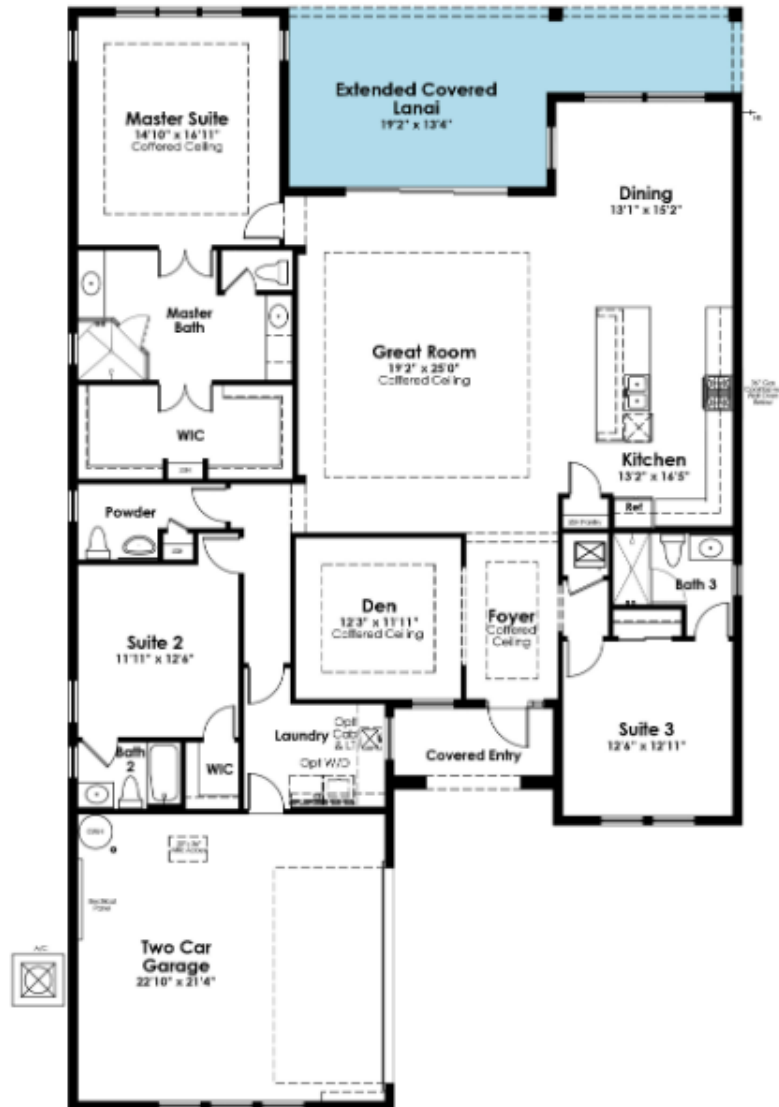

SHOWCASE HOME | MONET

KOLTER HOMES®

Street Address: 4541 Mondrian Court

A/C Sq. Ft.: 2,563

Price: \$TBD

Bedrooms: 3

Bathrooms: 3.5

Move-In Date: TBD

ELEVATION: B

HOMESITE: 455

SHOWCASE HOME FLOORPLAN

Model Name Monet

3 Bedroom plus den 3.5 Bathrooms, Open Family Room, high ceilings, gourmet kitchen, plumbing, gas and electric for future outdoor kitchen with privacy wall.

DESIGNER FEATURES

- Frameless Shower enclosures in all showers
- Upgraded brushed nickel plumbing in all bathrooms
- Tile to-the-ceiling in all bathroom showers
- Laminate wood plank flooring throughout Main Living, Den and Master Suite
- Additional surface mounted LED lighting in Great Room and Lanai
- Washable flat interior paint color throughout
- Decorative glass front door with sidelight

SHOWCASE HOME DESIGNER FEATURES | OWNER'S BATH

Vanity Cabinets

Quartz 3cm

Moen Widespread
Faucet Brushed Nickel

Cabinet Pulls

Main Floor Tile

Shower Floor Tile

12x24 Shower Wall Tile