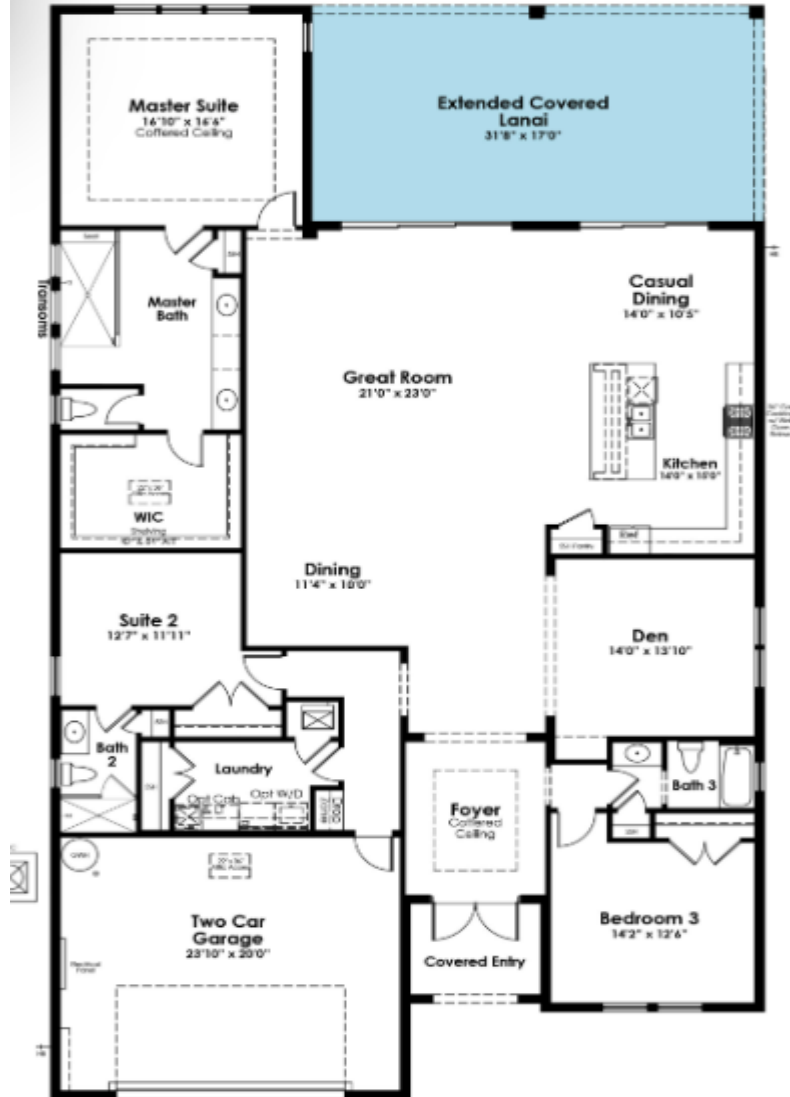

# KOLTER HOMES®

Street Address: 4561 Mondrian Ct Sarasota, FL 34240

A/C Sq. Ft.: 3,000

Bedrooms: 3

Bathrooms: 3

Move-In Date: Fall 2024

ELEVATION: A

HOMESITE: 450

## SHOWCASE HOME FLOORPLAN

VanGogh

3 Bedroom + Den 3 Full Bathrooms, Open concept with double sliders in the rear of the home. Tall ceilings, gourmet kitchen and Plumbing, Gas and Electric for a future summer kitchen.